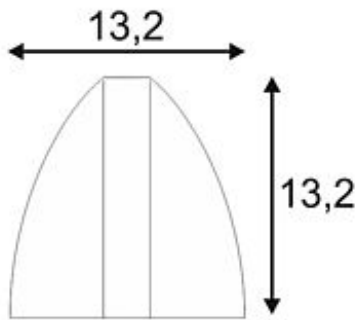

## TENDA LED wall lamp

alu brushed, white LED at lower beam, blue LED at upper beam

Article number	229647
Catalogue	BIG WHITE 2015, Page 587
Type of lamp	LED lamp
Lamp	Power LED 4,2W
Number of light sources	2
Lamp included	Yes
Width	13 cm
Height	13 cm
Depth	13 cm
Net weight	1.019 kg
Gross weight	1.156 kg
Voltage	230 Volt
Max. wattage	8.4 Watt
Protection class	I
Beam angle	4/120 Degree
Material	aluminium
Colour	aluminium brushed
Way of mounting	surface wall mounting
Remark 1	LED driver incorporated
Remark 2	Energy labels in your language are available in the Service Area sub point Download
Average lifespan	30000 Hours
Colour temperature	6500 Kelvin
Colour rendering index	70
Luminous flux	340 lm
Suitable for lamps from EEC	A
Suitable for lamps up to EEC	A++
Light distribution type 1	direct-indirect
Light distribution type 3	asymmetric

Equipped with two high-performance LED, the aluminum-made wall luminaire Tenda is available in several colour combinations. By the optical components installed in the luminaire housing, the fitting creates one narrow and one wide beam (UP/DOWN). The electrical connection of the luminaire is made directly to 230V mains supply. Available in different colour versions, the IP44 rating makes TENDA suitable for outdoor use. This luminaire contains built-in LED lamps. EEK: A - A++. The lamps cannot be changed in the luminaire.