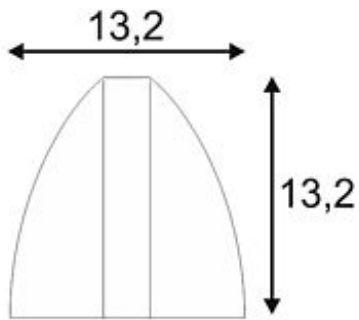

TENDA LED wall lamp

alu-brushed, warmwhite LED

Article number	229642
Catalogue	BIG WHITE 2015, Page 587
Type of lamp	LED lamp
Lamp	Power LED 4,2W
Number of light sources	2
Lamp included	Yes
Width	13 cm
Height	13 cm
Depth	13 cm
Net weight	1.01 kg
Gross weight	1.333 kg
Voltage	230 Volt
Max. wattage	8.4 Watt
Protection class	I
Beam angle	4/120 Degree
Material	aluminium
Colour	aluminium brushed
Way of mounting	surface wall mounting
Remark 1	LED driver incorporated
Remark 2	Energy labels in your language are available in the Service Area sub point Download
Average lifespan	30000 Hours
Colour temperature	3000 Kelvin
Colour rendering index	80
Luminous flux	310 lm
Suitable for lamps from EEC	A
Suitable for lamps up to EEC	A++
Light distribution type 1	direct-indirect
Light distribution type 3	asymmetric

Equipped with two high-performance LED, the aluminum-made wall luminaire Tenda is available in several colour combinations. By the optical components installed in the luminaire housing, the fitting creates one narrow and one wide beam (UP/DOWN). The electrical connection of the luminaire is made directly to 230V mains supply. Available in different colour versions, the IP44 rating makes TENDA suitable for outdoor use. This luminaire contains built-in LED lamps. EEK: A - A++. The lamps cannot be changed in the luminaire.