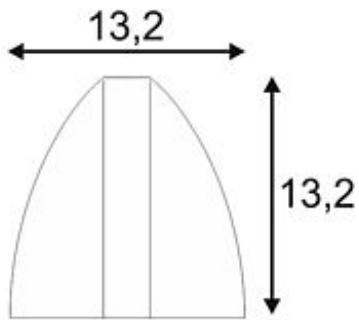

TENDA LED wall lamp

alu-brushed, white LED

Article number	229641
Catalogue	BIG WHITE 2015, Page 587
Type of lamp	LED lamp
Lamp	Power LED 4,2W
Number of light sources	2
Lamp included	Yes
Width	13 cm
Height	13 cm
Depth	13 cm
Net weight	1.012 kg
Gross weight	1.328 kg
Voltage	230 Volt
Max. wattage	8.4 Watt
Protection class	I
Beam angle	4/120 Degree
Material	aluminium
Colour	aluminium brushed
Way of mounting	surface wall mounting
Remark 1	LED driver incorporated
Remark 2	Energy labels in your language are available in the Service Area sub point Download
Average lifespan	30000 Hours
Colour temperature	6500 Kelvin
Colour rendering index	70
Luminous flux	340 lm
Suitable for lamps from EEC	A
Suitable for lamps up to EEC	A++
Light distribution type 1	direct-indirect
Light distribution type 3	asymmetric

Equipped with two high-performance LED, the aluminum-made wall luminaire Tenda is available in several colour combinations. By the optical components installed in the luminaire housing, the fitting creates one narrow and one wide beam (UP/DOWN). The electrical connection of the luminaire is made directly to 230V mains supply. Available in different colour versions, the IP44 rating makes TENDA suitable for outdoor use. This luminaire contains built-in LED lamps. EEK: A - A++. The lamps cannot be changed in the luminaire.