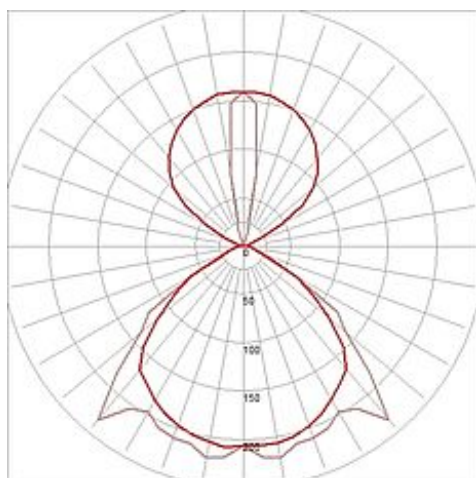

TENDA LED wall lamp

alu-brushed, white LED

Article number	229641
Catalogue	BIG WHITE 2015, Page 587
Type of lamp	LED lamp
Lamp	Power LED 4,2W
Number of light sources	2
Lamp included	Yes
Width	13 cm
Height	13 cm
Depth	13 cm
Net weight	1.012 kg
Gross weight	1.328 kg
Voltage	230 Volt
Max. wattage	8.4 Watt
Protection class	I
Beam angle	4/120 Degree
Material	aluminium
Colour	aluminium brushed
Way of mounting	surface wall mounting
Remark 1	LED driver incorporated
Remark 2	Energy labels in your language are available in the Service Area sub point Download
Average lifespan	30000 Hours
Colour temperature	6500 Kelvin
Colour rendering index	70
Luminous flux	340 lm
Suitable for lamps from EEC	A
Suitable for lamps up to EEC	A++
Light distribution type 1	direct-indirect
Light distribution type 3	asymmetric

Equipped with two high-performance LED, the aluminum-made wall luminaire Tenda is available in several colour combinations. By the optical components installed in the luminaire housing, the fitting creates one narrow and one wide beam (UP/DOWN). The electrical connection of the luminaire is made directly to 230V mains supply. Available in different colour versions, the IP44 rating makes TENDA suitable for outdoor use. This luminaire contains built-in LED lamps. EEK: A - A++. The lamps cannot be changed in the luminaire.