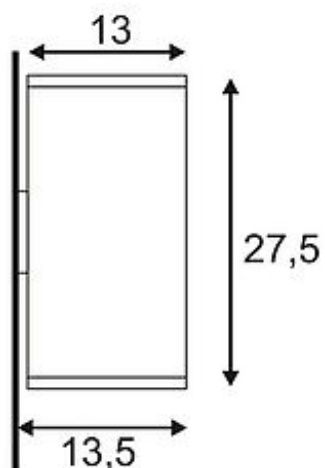

BIG THEO UP/DOWN OUT wall lamp

square, silvergrey, ES111, max. 2x75W

Article number	229574
Catalogue	BIG WHITE 2015, Page 605
Type of lamp	Conventional lamp
Lamp	ES111 230V max. 75W
Lampholder / Socket	GU10
Number of light sources	2
Lamp included	No
Width	13 cm
Height	27 cm
Depth	13 cm
Net weight	1.76 kg
Gross weight	1.074 kg
Voltage	230 Volt
Max. wattage	150 Watt
Protection class	I
Material	aluminium / glass
Colour	silvergrey
Way of mounting	surface wall mounting
Remark 1	Not suitable for the use of DOME LED ES111 lamps
Remark 2	Energy labels in your language are available in the Service Area sub point Download
Suitable for lamps from EEC	E
Suitable for lamps up to EEC	A++
Light distribution type 1	direct-indirect
Light distribution type 3	rotationally symmetric

Wall luminaire of the BIG THEO OUT series made from aluminum and a glass that covers the bulb. Thanks to the position of the two installed lampholders, the fitting produces two equal but oppositely arranged light beams (UP/DOWN). Rated IP44, it is suitable for outdoor use. Available in different colour versions. the electrical connection is made directly to 230V mains supply. The BIG THEO OUT series further includes ceiling luminaires making it universally applicable. This luminaire is compatible with bulbs of the energy classes: E - A++