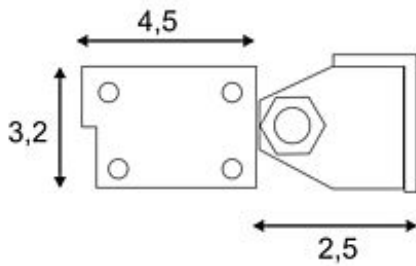

## GALEN LED PROFILE 100cm

silvergrey, 18x1W, warmwhite, IP65

Article number	229482
Catalogue	BIG WHITE 2015, Page 561
Type of lamp	LED lamp
Lamp	Power LED 1W
Number of light sources	18
Lamp included	Yes
Tilt range	120 Degree
Length	100 cm
Width	7.3 cm
Height	3.2 cm
Net weight	1.615 kg
Gross weight	1.471 kg
Voltage	24 Volt
Max. wattage	25 Watt
Protection class	III
Beam angle	25 Degree
Material	aluminium / glass
Colour	silvergrey
Way of mounting	surface wall mounting / surface floor mounting / surface ceiling mounting
Remark 1	Operate with LED power supply 470506 or 470544
Remark 2	150 cm connection lead included
Remark 3	Energy labels in your language are available in the Service Area sub point Download
Average lifespan	30000 Hours
Colour temperature	3000 Kelvin
Colour rendering index	80
Luminous flux	67 lm
Suitable for lamps from EEC	A
Suitable for lamps up to EEC	A++
Light distribution type 1	direct

Light distribution type 3	axisymmetric
---------------------------	--------------

Aluminium panel equipped with 18 powerful LED for effective lighting. By the already assembled mounting bracket it can easily be mounted onto walls, ceilings and floors. Rated IP65, the adjustable profile is suitable for outdoor use. Available in either pure or warmwhite light colour version, the electrical connection is made directly to a separately available power supply providing 24V direct current. This luminaire contains built-in LED lamps. EEK: A - A++. The lamps cannot be changed in the luminaire.