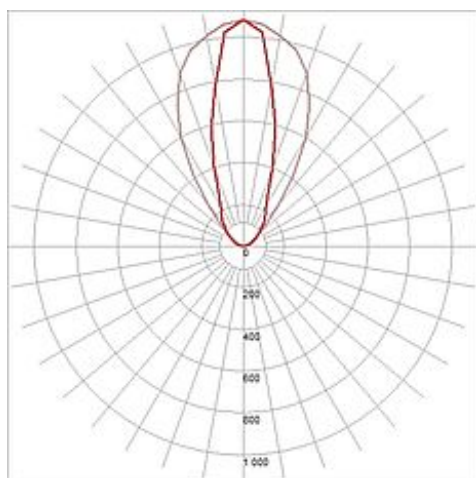

## GALEN LED PROFILE 100cm

silvergrey, 18x1W, warmwhite, IP65

Article number	229482
Catalogue	BIG WHITE 2015, Page 561
Type of lamp	LED lamp
Lamp	Power LED 1W
Number of light sources	18
Lamp included	Yes
Tilt range	120 Degree
Length	100 cm
Width	7.3 cm
Height	3.2 cm
Net weight	1.615 kg
Gross weight	1.471 kg
Voltage	24 Volt
Max. wattage	25 Watt
Protection class	III
Beam angle	25 Degree
Material	aluminium / glass
Colour	silvergrey
Way of mounting	surface wall mounting / surface floor mounting / surface ceiling mounting
Remark 1	Operate with LED power supply 470506 or 470544
Remark 2	150 cm connection lead included
Remark 3	Energy labels in your language are available in the Service Area sub point Download
Average lifespan	30000 Hours
Colour temperature	3000 Kelvin
Colour rendering index	80
Luminous flux	67 lm
Suitable for lamps from EEC	A
Suitable for lamps up to EEC	A++
Light distribution type 1	direct

Light distribution type 3	axisymmetric
---------------------------	--------------

Aluminium panel equipped with 18 powerful LED for effective lighting. By the already assembled mounting bracket it can easily be mounted onto walls, ceilings and floors. Rated IP65, the adjustable profile is suitable for outdoor use. Available in either pure or warmwhite light colour version, the electrical connection is made directly to a separately available power supply providing 24V direct current. This luminaire contains built-in LED lamps. EEK: A - A++. The lamps cannot be changed in the luminaire.