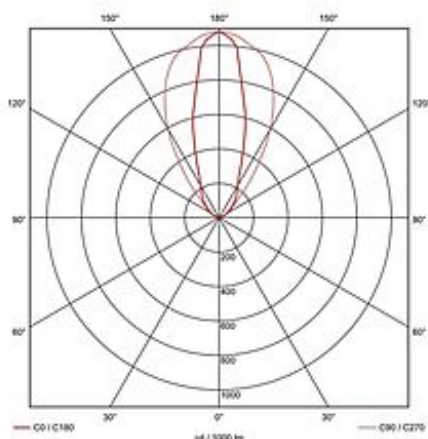

GALEN LED PROFILE 100cm

silvergrey, 18x1W, white, IP65

Article number	229481
Catalogue	BIG WHITE 2015, Page 561
Type of lamp	LED lamp
Lamp	Power LED 1W
Number of light sources	18
Lamp included	Yes
Tilt range	120 Degree
Length	100 cm
Width	7.3 cm
Height	3.2 cm
Net weight	1.62 kg
Gross weight	1.363 kg
Voltage	24 Volt
Max. wattage	25 Watt
Protection class	III
Beam angle	25 Degree
Material	aluminium / glass
Colour	silvergrey
Way of mounting	surface wall mounting / surface floor mounting / surface ceiling mounting
Remark 1	Operate with LED power supply 470506 or 470544
Remark 2	150 cm connection lead included
Remark 3	Energy labels in your language are available in the Service Area sub point Download
Average lifespan	30000 Hours
Colour temperature	6500 Kelvin
Colour rendering index	>70
Luminous flux	80 lm
Suitable for lamps from EEC	A
Suitable for lamps up to EEC	A++
Light distribution type 1	direct

Light distribution
type 3

axisymmetric

Aluminium panel equipped with 18 powerful LED for effective lighting. By the already assembled mounting bracket it can easily be mounted onto walls, ceilings and floors. Rated IP65, the adjustable profile is suitable for outdoor use. Available in either pure or warmwhite light colour version, the electrical connection is made directly to a separately available power supply providing 24V direct current. This luminaire contains built-in LED lamps. EEK: A - A++. The lamps cannot be changed in the luminaire.