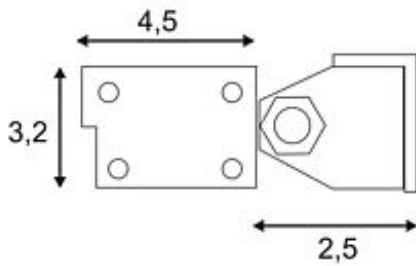

GALEN LED PROFILE 100cm

silvergrey, 18x1W, white, IP65

Article number	229481
Catalogue	BIG WHITE 2015, Page 561
Type of lamp	LED lamp
Lamp	Power LED 1W
Number of light sources	18
Lamp included	Yes
Tilt range	120 Degree
Length	100 cm
Width	7.3 cm
Height	3.2 cm
Net weight	1.62 kg
Gross weight	1.363 kg
Voltage	24 Volt
Max. wattage	25 Watt
Protection class	III
Beam angle	25 Degree
Material	aluminium / glass
Colour	silvergrey
Way of mounting	surface wall mounting / surface floor mounting / surface ceiling mounting
Remark 1	Operate with LED power supply 470506 or 470544
Remark 2	150 cm connection lead included
Remark 3	Energy labels in your language are available in the Service Area sub point Download
Average lifespan	30000 Hours
Colour temperature	6500 Kelvin
Colour rendering index	>70
Luminous flux	80 lm
Suitable for lamps from EEC	A
Suitable for lamps up to EEC	A++
Light distribution type 1	direct

Light distribution
type 3

axisymmetric

Aluminium panel equipped with 18 powerful LED for effective lighting. By the already assembled mounting bracket it can easily be mounted onto walls, ceilings and floors. Rated IP65, the adjustable profile is suitable for outdoor use. Available in either pure or warmwhite light colour version, the electrical connection is made directly to a separately available power supply providing 24V direct current. This luminaire contains built-in LED lamps. EEK: A - A++. The lamps cannot be changed in the luminaire.