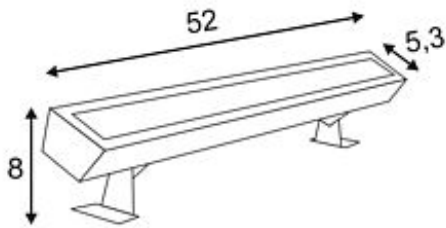

GALEN LED PROFIL

alu anodized , 15x1W, white, IP65

Article number	229461
Catalogue	BIG WHITE 2015, Page 561
Type of lamp	LED lamp
Lamp	Power LED 1W
Number of light sources	15
Lamp included	Yes
Tilt range	180 Degree
Length	52 cm
Width	5.3 cm
Height	8 cm
Net weight	1.252 kg
Gross weight	18.028 kg
Max. wattage	15 Watt
Protection class	III
Beam angle	25 Degree
Material	aluminium / glass
Colour	aluminium
Way of mounting	surface wall mounting / surface floor mounting / surface ceiling mounting
Remark 1	150 cm connection lead included
Remark 2	Suitable LED driver 18 Watt, article nr: 464111
Remark 3	Energy labels in your language are available in the Service Area sub point Download
Average lifespan	30000 Hours
Colour temperature	6500 Kelvin
Colour rendering index	75
Luminous flux	80 lm
Suitable for lamps from EEC	A
Suitable for lamps up to EEC	A++
Light distribution type 1	direct

Light distribution
type 2 indirect

Light distribution
type 3 axisymmetric

Aluminium panel equipped with 15 powerful LED for effective lighting. By the already assembled mounting bracket it can easily be mounted onto walls, ceilings and floors. Rated IP65, the adjustable profile is suitable for outdoor use. Available in either pure or warmwhite light colour version, the electrical connection is made directly to a separately available constant current driver providing 350mA. This luminaire contains built-in LED lamps. EEK: A - A++. The lamps cannot be changed in the luminaire.