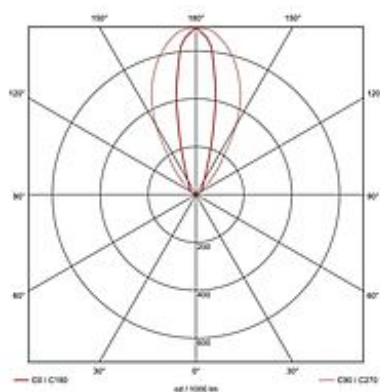

GALEN LED PROFIL

alu anodized , 15x1W, white, IP65

Article number	229461
Catalogue	BIG WHITE 2015, Page 561
Type of lamp	LED lamp
Lamp	Power LED 1W
Number of light sources	15
Lamp included	Yes
Tilt range	180 Degree
Length	52 cm
Width	5.3 cm
Height	8 cm
Net weight	1.252 kg
Gross weight	18.028 kg
Max. wattage	15 Watt
Protection class	III
Beam angle	25 Degree
Material	aluminium / glass
Colour	aluminium
Way of mounting	surface wall mounting / surface floor mounting / surface ceiling mounting
Remark 1	150 cm connection lead included
Remark 2	Suitable LED driver 18 Watt, article nr: 464111
Remark 3	Energy labels in your language are available in the Service Area sub point Download
Average lifespan	30000 Hours
Colour temperature	6500 Kelvin
Colour rendering index	75
Luminous flux	80 lm
Suitable for lamps from EEC	A
Suitable for lamps up to EEC	A++
Light distribution type 1	direct

Light distribution
type 2 indirect

Light distribution
type 3 axisymmetric

Aluminium panel equipped with 15 powerful LED for effective lighting. By the already assembled mounting bracket it can easily be mounted onto walls, ceilings and floors. Rated IP65, the adjustable profile is suitable for outdoor use. Available in either pure or warmwhite light colour version, the electrical connection is made directly to a separately available constant current driver providing 350mA. This luminaire contains built-in LED lamps. EEK: A - A++. The lamps cannot be changed in the luminaire.