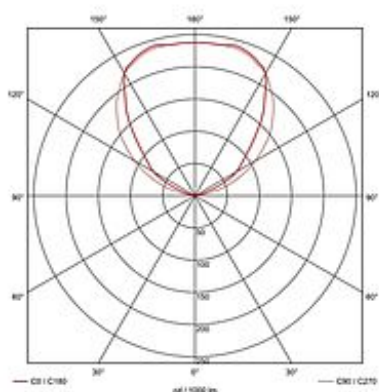

VANO DISPLAY outdoor luminaire

silvergrey, 2xT5 Energy Saver, max. 2x 35W, IP65

Article number	229400
Catalogue	BIG WHITE 2015, Page 559
Type of lamp	Conventional lamp
Lamp	T5 fluorescent bulb 35W
Lampholder / Socket	G5
Number of light sources	2
Lamp included	No
Width	156 cm
Height	10 cm
Depth	11 cm
Net weight	7.675 kg
Gross weight	6.574 kg
Voltage	230 Volt
Max. wattage	70 Watt
Protection class	I
Material	aluminium
Colour	silvergrey
Way of mounting	surface wall mounting / surface floor mounting / surface ceiling mounting
Remark 1	Electronic ballast incorporated
Remark 2	Maximum cable diameter 7 - 12 mm
Remark 3	Energy labels in your language are available in the Service Area sub point Download
Energy class ballast	A2
Suitable for lamps from EEC	A
Suitable for lamps up to EEC	A+
Light distribution type 1	direct
Light distribution type 2	indirect
Light distribution type 3	axisymmetric