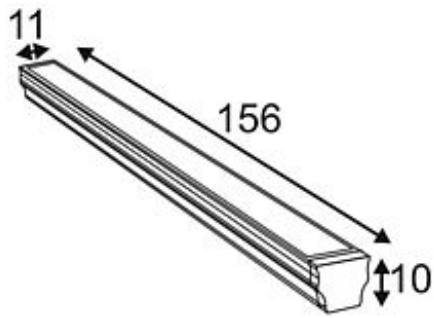

VANO DISPLAY outdoor luminaire

silvergrey, 2xT5 Energy Saver, max. 2x 35W, IP65

Article number	229400
Catalogue	BIG WHITE 2015, Page 559
Type of lamp	Conventional lamp
Lamp	T5 fluorescent bulb 35W
Lampholder / Socket	G5
Number of light sources	2
Lamp included	No
Width	156 cm
Height	10 cm
Depth	11 cm
Net weight	7.675 kg
Gross weight	6.574 kg
Voltage	230 Volt
Max. wattage	70 Watt
Protection class	I
Material	aluminium
Colour	silvergrey
Way of mounting	surface wall mounting / surface floor mounting / surface ceiling mounting
Remark 1	Electronic ballast incorporated
Remark 2	Maximum cable diameter 7 - 12 mm
Remark 3	Energy labels in your language are available in the Service Area sub point Download
Energy class ballast	A2
Suitable for lamps from EEC	A
Suitable for lamps up to EEC	A+
Light distribution type 1	direct
Light distribution type 2	indirect
Light distribution type 3	axisymmetric

Aluminium-made luminaire of the VANO series for surface or display lighting. Suitable for wall, floor and ceiling mounting. The electrical connection of the luminaire is made directly to 230V mains supply via the incorporated ballast. Rated IP65 it is suitable for outdoor use. We additionally offer holders in several lengths for simplified installation. This luminaire is compatible with bulbs of the energy classes: A - A+