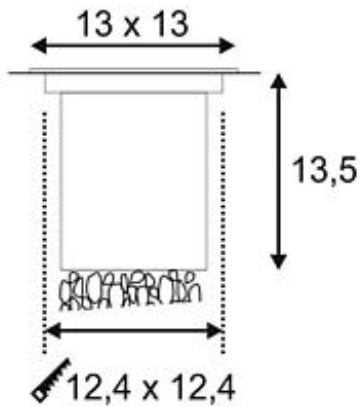

DASAR SQUARE GU10

recessed ground spot, stainless steel 304, max. 35W, IP67

Article number	229374
Catalogue	BIG WHITE 2015, Page 673
Type of lamp	Conventional lamp
Lamp	GU10 230V max. 35W
Lampholder / Socket	GU10
Number of light sources	1
Lamp included	No
Installation length	12.4 cm
Installation width	12.4 cm
Installation depth	13.5 cm
Tilt range	30 Degree
Rotation range	90 Degree
Length	13 cm
Width	13 cm
Height	12 cm
Net weight	1.189 kg
Gross weight	0.985 kg
Voltage	230 Volt
Max. wattage	35 Watt
Protection class	I
Material	aluminium / stainless steel 316
Colour	stainless steel
Way of mounting	recessed ground mounting
Remark 1	Weight capacity 2 tons
Remark 2	Maximum cable diameter 7 - 12 mm
Remark 3	Energy labels in your language are available in the Service Area sub point Download
Suitable for lamps from EEC	E
Suitable for lamps up to EEC	A++
Light distribution type 1	direct

Light distribution
type 3

rotationally symmetric

The walkable high-voltage recessed ground luminaire with rectangular stainless steel bezel and partly satined glass cover is equipped with an adjustable GU10 lampholder for halogen or LED lamps. Rated IP67 it is suitable for outdoor use. The electrical connection is made directly to 230V mains supply. For simplified mounting, a suitable installation housing is included. This luminaire is compatible with bulbs of the energy classes: E - A++