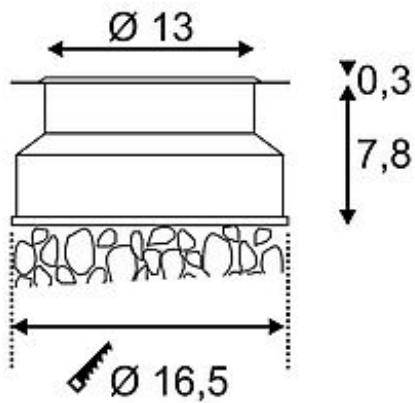

DASAR 115 LED recessed ground spot

stainless steel 316, 6W, white, IP67

Article number	229311
Catalogue	BIG WHITE 2015, Page 665
Type of lamp	LED lamp
Lamp	LED
Number of light sources	44
Lamp included	Yes
Installation diameter	12.3 cm
Installation depth	8 cm
Width	8 cm
Diameter	13 cm
Net weight	0.83 kg
Gross weight	9.545 kg
Voltage	12 Volt
Max. wattage	3.8 Watt
Protection class	III
Material	aluminium / stainless steel 316
Colour	stainless steel
Way of mounting	recessed ground mounting
Remark 1	Mounting pot included
Remark 2	Weight capacity 2 tons
Remark 3	Operate with conventional transformer only
Remark 4	Energy labels in your language are available in the Service Area sub point Download
Average lifespan	30000 Hours
Colour temperature	5000 Kelvin
Colour rendering index	>80
Luminous flux	55 lm
Suitable for lamps from EEC	A
Suitable for lamps up to EEC	A++
Light distribution type 1	direct

Light distribution
type 3

rotationally symmetric

The walkable low-voltage recessed ground luminaire with round stainless steel bezel and frosted glass cover is equipped with several high-performance LED. Available in different colour versions its IP67 rating makes it suitable for outdoor use. A suitable toroidal transformer providing 12V alternating current is required for operation. For simplified mounting, a suitable installation housing is included. This luminaire contains built-in LED lamps. EEK: A - A++. The lamps cannot be changed in the luminaire.