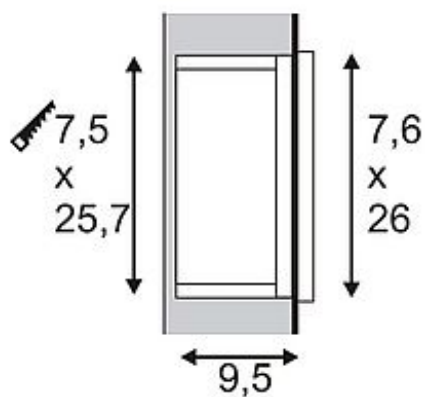

## BRICK MESH stainless steel 316 recessed wall lamp

TC-S, max. 9W, IP54

Article number	229250
Catalogue	BIG WHITE 2015, Page 649
Type of lamp	Conventional lamp
Lamp	TC-S compact fluorescent bulb 9W
Lampholder / Socket	G23
Number of light sources	1
Lamp included	No
Installation length	7.5 cm
Installation width	25.7 cm
Installation depth	9.5 cm
Width	26 cm
Height	7.6 cm
Depth	9 cm
Net weight	1.701 kg
Gross weight	0.061 kg
Voltage	230 Volt
Max. wattage	9 Watt
Protection class	I
Material	stainless steel 316 / glass
Colour	stainless steel
Way of mounting	recessed wall mounting
Remark 1	Mounting pot included
Remark 2	Conventional ballast incorporated
Remark 3	Energy labels in your language are available in the Service Area sub point Download
Energy class ballast	B2
Suitable for lamps from EEC	A
Suitable for lamps up to EEC	A
Light distribution type 1	direct

Light distribution asymmetric  
type 3

With the weather-resistant and stainless steel-made recessed luminaire BRICK MESH, the satined glass pane is covered by a stainless steel grid. Rated IP54 it is suitable for outdoor use. The electrical connection is made directly to 230V mains supply via the incorporated ballast. An appropriate installation housing is included. This luminaire is compatible with bulbs of the energy classes: A - A