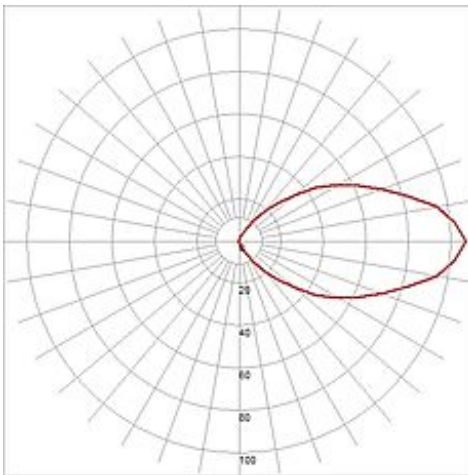

## BRICK MESH stainless steel 316 recessed wall lamp

TC-S, max. 9W, IP54

Article number	229250
Catalogue	BIG WHITE 2015, Page 649
Type of lamp	Conventional lamp
Lamp	TC-S compact fluorescent bulb 9W
Lampholder / Socket	G23
Number of light sources	1
Lamp included	No
Installation length	7.5 cm
Installation width	25.7 cm
Installation depth	9.5 cm
Width	26 cm
Height	7.6 cm
Depth	9 cm
Net weight	1.701 kg
Gross weight	0.061 kg
Voltage	230 Volt
Max. wattage	9 Watt
Protection class	I
Material	stainless steel 316 / glass
Colour	stainless steel
Way of mounting	recessed wall mounting
Remark 1	Mounting pot included
Remark 2	Conventional ballast incorporated
Remark 3	Energy labels in your language are available in the Service Area sub point Download
Energy class ballast	B2
Suitable for lamps from EEC	A
Suitable for lamps up to EEC	A
Light distribution type 1	direct

Light distribution asymmetric  
type 3

With the weather-resistant and stainless steel-made recessed luminaire BRICK MESH, the satined glass pane is covered by a stainless steel grid. Rated IP54 it is suitable for outdoor use. The electrical connection is made directly to 230V mains supply via the incorporated ballast. An appropriate installation housing is included. This luminaire is compatible with bulbs of the energy classes: A - A