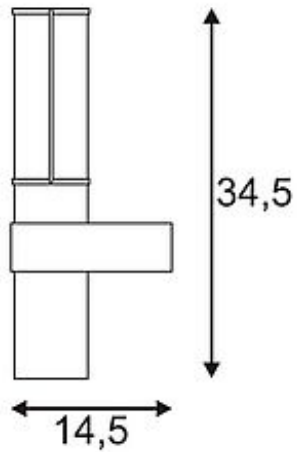

BIG NAILS wall lamp

stainless steel 304, E27 max. 15W, IP44

Article number	229182
Catalogue	BIG WHITE 2015, Page 569
Type of lamp	Conventional lamp
Lamp	Energy-saving bulb E27 max. 15W
Lampholder / Socket	E27
Number of light sources	1
Lamp included	No
Width	7 cm
Height	34.5 cm
Depth	14.5 cm
Net weight	1.483 kg
Gross weight	1.315 kg
Voltage	230 Volt
Max. wattage	15 Watt
Protection class	I
Material	stainless steel 304 / plastic
Colour	stainless steel
Way of mounting	surface wall mounting
Remark 1	Maximum measures energy saver (Ø / L): 4,5 / 17 cm
Remark 2	Screws included
Remark 3	Energy labels in your language are available in the Service Area sub point Download
Suitable for lamps from EEC	A
Suitable for lamps up to EEC	A+
Light distribution type 1	direct-indirect
Light distribution type 3	rotationally symmetric

Manufactured from stainless-steel, the opal PC surface or the wall luminaire BIG NAILS is closed by a stainless steel cap. Rated IP44 it is suitable for outdoor use. The electrical connection is made directly to 230V mains supply. The BIG NAILS series further includes floor lamps making it universally applicable. This luminaire is compatible with bulbs of the energy classes: A - A+