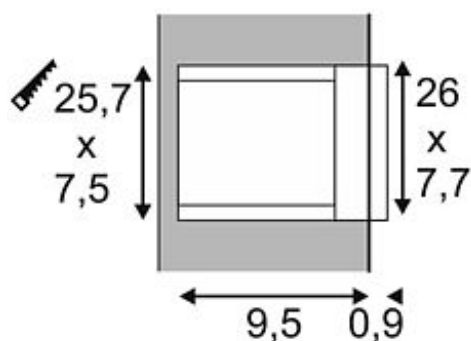

BRICK MESH LED stainless steel 316 recessed wall lamp

4W LED, warmwhite, IP54

Article number	229110
Catalogue	BIG WHITE 2015, Page 649
Type of lamp	LED lamp
Lamp	SMD LED
Number of light sources	36
Lamp included	Yes
Installation length	25.7 cm
Installation width	7.5 cm
Installation depth	10.4 cm
Width	26 cm
Height	7.7 cm
Depth	10.4 cm
Net weight	1.42 kg
Gross weight	0.902 kg
Voltage	230 Volt
Max. wattage	4 Watt
Protection class	I
Material	aluminium / stainless steel 316
Colour	stainless steel
Way of mounting	recessed wall mounting
Colour temperature	3000 Kelvin
Colour rendering index	80
Luminous flux	56 lm
Suitable for lamps from EEC	A
Suitable for lamps up to EEC	A++
Light distribution type 1	direct
Light distribution type 3	axisymmetric

With the weather-resistant and stainless steel-made recessed luminaire BRICK MESH LED, the satined glass pane is covered by a stainless steel grid. Rated IP54 it is suitable for outdoor use. The electrical connection is made directly to 230V mains supply via the incorporated LED driver. An appropriate installation housing is included. This luminaire contains built-in LED lamps. EEK: A - A++. The lamps cannot be changed in the luminaire.