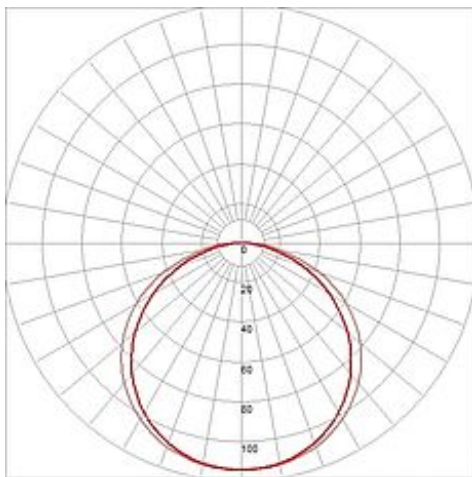

BULAN ceiling luminaire

round , anthracite, E14, max. 60W, satined glass

Article number	229075
Catalogue	BIG WHITE 2015, Page 625
Type of lamp	Conventional lamp
Lamp	E14 230V max. 60W
Lampholder / Socket	E14
Number of light sources	1
Lamp included	No
Height	7 cm
Diameter	27 cm
Net weight	1.7 kg
Gross weight	1.828 kg
Voltage	230 Volt
Max. wattage	60 Watt
Protection class	I
Material	aluminium / glass
Colour	anthracite
Way of mounting	surface wall mounting / surface ceiling mounting
Remark 1	Maximum measures energy saver (Ø / L): 4,8 / 13 cm
Remark 2	Energy labels in your language are available in the Service Area sub point Download
Suitable for lamps from EEC	E
Suitable for lamps up to EEC	A+
Light distribution type 1	direct
Light distribution type 3	axisymmetric

Round and aluminium-made wall and ceiling luminaire BULAN which is rated IP44 and thereby suitable for outdoor use. The satined and glass-made light surface is surrounded by a painted housing. Available in different colour versions, the electrical connection is made directly to 230V mains supply. This luminaire is compatible with bulbs of the energy classes: E - A+