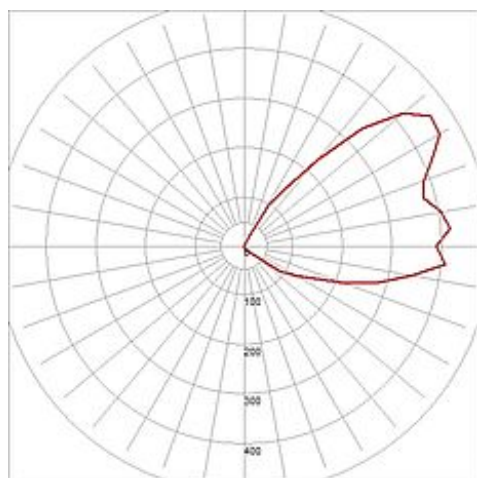

## SXL HIT-DE spot 150W

white, Rx7s, IP65

Article number	229001
Catalogue	BIG WHITE 2015, Page 557
Type of lamp	Conventional lamp
Lamp	HQI-TS / CDM-TS 150W
Lampholder / Socket	Rx7s
Number of light sources	1
Lamp included	No
Tilt range	90 Degree
Width	31 cm
Height	42 cm
Depth	12.5 cm
Net weight	5.565 kg
Gross weight	2.241 kg
Voltage	230 Volt
Max. wattage	150 Watt
Protection class	I
Material	aluminium
Colour	white
Way of mounting	surface wall mounting / surface floor mounting / surface ceiling mounting
Remark 1	Asymmetrical reflector. Not dimmable
Remark 2	Maximum cable diameter 10 mm
Remark 3	Conventional ballast incorporated
Remark 4	Energy labels in your language are available in the Service Area sub point Download
Energy class ballast	A3
Suitable for lamps from EEC	A
Suitable for lamps up to EEC	A+
Light distribution type 1	direct
Light distribution type 3	asymmetric

Outdoor spotlight of the SXL series for Rx7s discharge lamps. Thanks to the asymmetrical reflector it is suitable for demanding applications. The spot is made from aluminum and suitable for mounting on walls, floors and ceilings via the incorporated bracket. The electrical connection of the adjustable spot is made directly to 230V mains supply via the integrated ballast. Available in different colour versions, the IP65 rating makes it suitable for outdoor use. The SXL series further includes more powerful versions for different types of discharge lamps. We additionally offer accessory like shields and extension rods for wall-mounting. This luminaire is compatible with bulbs of the energy classes: A - A+