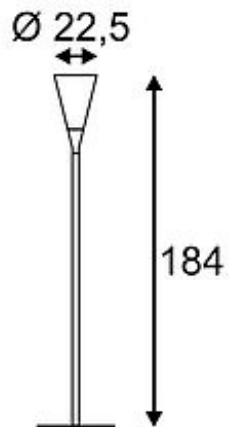

PLENUM MOVE floor lamp

round, anthracite, E27, max. 25W

Article number	228975
Catalogue	BIG WHITE 2015, Page 485
Type of lamp	Conventional lamp
Lamp	Energy-saving bulb E27 max. 25W
Lampholder / Socket	E27
Number of light sources	1
Lamp included	No
Height	184 cm
Diameter	22.5 cm
Net weight	7.197 kg
Gross weight	10.723 kg
Voltage	230 Volt
Max. wattage	25 Watt
Protection class	II
Material	aluminium / plastic
Colour	anthracite
Way of mounting	mobile
Remark 1	Maximum measures energy saver (Ø / L): 5,2 / 17,3 cm
Remark 2	Base (Ø / H): 40 / 0,5 cm
Remark 3	250 cm connection lead with plug included
Remark 4	Energy labels in your language are available in the Service Area sub point Download
Suitable for lamps from EEC	A
Suitable for lamps up to EEC	A+
Type of plug	2 pin round euro plug
Light distribution type 1	direct-indirect
Light distribution type 3	rotationally symmetric