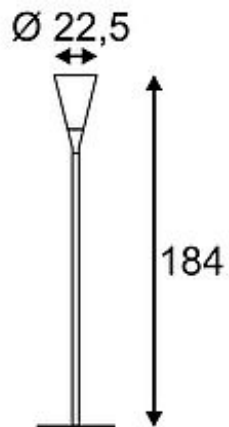

PLENUM MOVE floor lamp

round, white, E27, max. 25W

Article number	228971
Catalogue	BIG WHITE 2015, Page 485
Type of lamp	Conventional lamp
Lamp	Energy-saving bulb E27 max. 25W
Lampholder / Socket	E27
Number of light sources	1
Lamp included	No
Height	184 cm
Diameter	22.5 cm
Net weight	7.12 kg
Gross weight	10.823 kg
Voltage	230 Volt
Max. wattage	25 Watt
Protection class	II
Material	aluminium / plastic
Colour	white
Way of mounting	mobile
Remark 1	Maximum measures energy saver (Ø / L): 5,2 / 17,3 cm
Remark 2	Base (Ø / H): 40 / 0,5 cm
Remark 3	250 cm connection lead with plug included
Remark 4	Energy labels in your language are available in the Service Area sub point Download
Suitable for lamps from EEC	A
Suitable for lamps up to EEC	A+
Type of plug	2 pin round euro plug
Light distribution type 1	direct-indirect
Light distribution type 3	rotationally symmetric