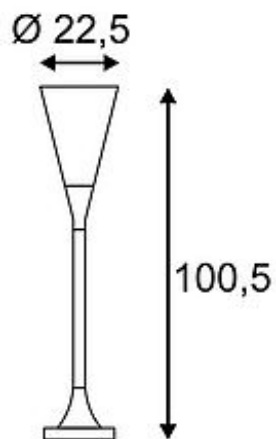

## PLENUM FIX floor lamp

round, anthracite, E27, max. 25W

Article number	228955
Catalogue	BIG WHITE 2015, Page 490
Type of lamp	Conventional lamp
Lamp	Energy-saving bulb E27 max. 25W
Lampholder / Socket	E27
Number of light sources	1
Lamp included	No
Height	100.5 cm
Diameter	22.5 cm
Net weight	1.604 kg
Gross weight	1.869 kg
Voltage	230 Volt
Max. wattage	25 Watt
Protection class	II
Material	aluminium / plastic
Colour	anthracite
Way of mounting	surface floor mounting
Remark 1	Maximum measures energy saver (Ø / L): 5,2 / 17,3 cm
Remark 2	Base (Ø / H): 14,9 / 3 cm
Remark 3	Energy labels in your language are available in the Service Area sub point Download
Suitable for lamps from EEC	A
Suitable for lamps up to EEC	A+
Light distribution type 1	direct-indirect
Light distribution type 3	rotationally symmetric

With the aluminium-made floor luminaire of the PLENUM series, the lamp is surrounded by a closed, high-strength shade from opal PC. Rated IP44, it is suitable for outdoor use. As optional accessory we offer extension rods, concrete anchor sets, spikes, hanger bolt sets and a junction box for secure electrical connection within the bollard. PLENUM is supplied ready for direct connection to 230V mains supply. The series further includes a mobile and an pendant version. This luminaire is compatible with bulbs of the energy classes: A - A+