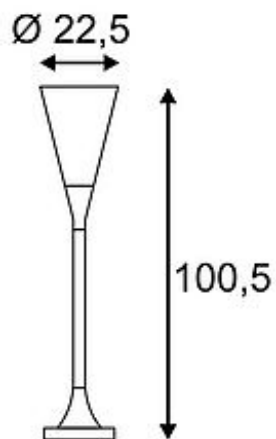

## PLENUM FIX floor lamp

round, white, E27, max. 25W

|                              |   |
|------------------------------|---|
| Article number               | 228951  |
| Catalogue                    | BIG WHITE 2015, Page 490  |
| Type of lamp                 | Conventional lamp   |
| Lamp                         | Energy-saving bulb E27 max. 25W   |
| Lampholder / Socket          | E27   |
| Number of light sources      | 1   |
| Lamp included                | No  |
| Height                       | 100.5 cm  |
| Diameter                     | 22.5 cm   |
| Net weight                   | 1.625 kg  |
| Gross weight                 | 1.826 kg  |
| Voltage                      | 230 Volt  |
| Max. wattage                 | 25 Watt   |
| Protection class             | II  |
| Material                     | aluminium / plastic   |
| Colour                       | white   |
| Way of mounting              | surface floor mounting  |
| Remark 1                     | Maximum measures energy saver (Ø / L): 5,2 / 17,3 cm                                |
| Remark 2                     | Base (Ø / H): 14,9 / 3 cm   |
| Remark 3                     | Energy labels in your language are available in the Service Area sub point Download |
| Suitable for lamps from EEC  | A   |
| Suitable for lamps up to EEC | A+  |
| Light distribution type 1    | direct-indirect   |
| Light distribution type 3    | rotationally symmetric  |

With the aluminium-made floor luminaire of the PLENUM series, the lamp is surrounded by a closed, high-strength shade from opal PC. Rated IP44, it is suitable for outdoor use. As optional accessory we offer extension rods, concrete anchor sets, spikes, hanger bolt sets and a junction box for secure electrical connection within the bollard. PLENUM is supplied ready for direct connection to 230V mains supply. The series further includes a mobile and an pendant version. This luminaire is compatible with bulbs of the energy classes: A - A+