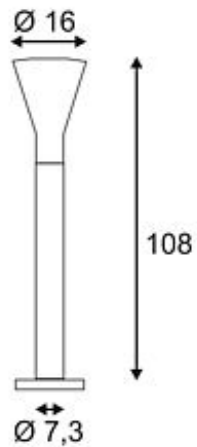

ALPA CONE 100 floor lamp

stonegrey, E27 Energy Saver, max. 24W, IP55

Article number	228925
Catalogue	BIG WHITE 2015, Page 525
Type of lamp	Conventional lamp
Lamp	Energy-saving bulb E27 max. 24W
Lampholder / Socket	E27
Number of light sources	1
Lamp included	No
Height	108 cm
Diameter	7.3 cm
Net weight	1.678 kg
Gross weight	2.068 kg
Voltage	230 Volt
Max. wattage	24 Watt
Protection class	II
Material	aluminium / plastic
Colour	grey
Way of mounting	surface floor mounting
Remark 1	Luminary surface made of polycarbonate
Remark 2	Maximum measures energy saver (Ø / L): 5,2 / 17,5 cm
Remark 3	Base Ø: 15 cm
Remark 4	Energy labels in your language are available in the Service Area sub point Download
Suitable for lamps from EEC	A
Suitable for lamps up to EEC	A+
Light distribution type 1	direct-indirect
Light distribution type 3	rotationally symmetric

The aluminium-made floor luminaire ALPA CONE emits its light from an opal diffuser made from PC. Rated IP55, it is suitable for outdoor use. As optional accessory we offer suitable spikes, concrete anchor sets, hanger bolt sets and a junction box for secure electrical connection within the round bollard. The electrical connection is made directly to 230V mains supply. This luminaire is compatible with bulbs of the energy classes: A - A+