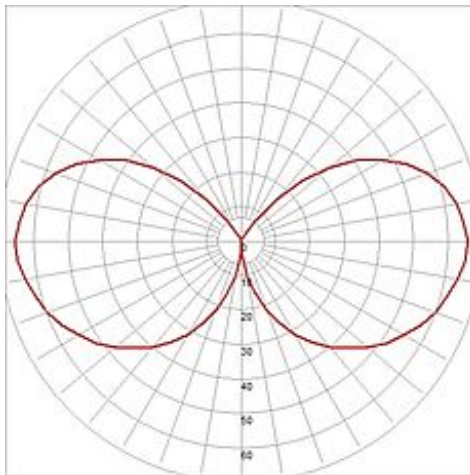

ALPA CONE 100 floor lamp

stonegrey, E27 Energy Saver, max. 24W, IP55

Article number	228925
Catalogue	BIG WHITE 2015, Page 525
Type of lamp	Conventional lamp
Lamp	Energy-saving bulb E27 max. 24W
Lampholder / Socket	E27
Number of light sources	1
Lamp included	No
Height	108 cm
Diameter	7.3 cm
Net weight	1.678 kg
Gross weight	2.068 kg
Voltage	230 Volt
Max. wattage	24 Watt
Protection class	II
Material	aluminium / plastic
Colour	grey
Way of mounting	surface floor mounting
Remark 1	Luminary surface made of polycarbonate
Remark 2	Maximum measures energy saver (Ø / L): 5,2 / 17,5 cm
Remark 3	Base Ø: 15 cm
Remark 4	Energy labels in your language are available in the Service Area sub point Download
Suitable for lamps from EEC	A
Suitable for lamps up to EEC	A+
Light distribution type 1	direct-indirect
Light distribution type 3	rotationally symmetric

The aluminium-made floor luminaire ALPA CONE emits its light from an opal diffuser made from PC. Rated IP55, it is suitable for outdoor use. As optional accessory we offer suitable spikes, concrete anchor sets, hanger bolt sets and a junction box for secure electrical connection within the round bollard. The electrical connection is made directly to 230V mains supply. This luminaire is compatible with bulbs of the energy classes: A - A+