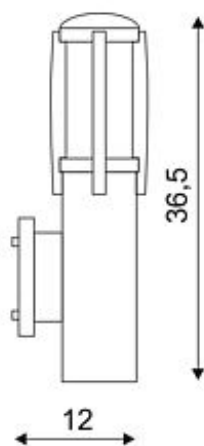

ALPA II WALL lamp

stonegrey, E27 Energy Saver, max. 24W, IP55

Article number	228885
Type of lamp	Conventional lamp
Lamp	Energy-saving bulb E27 max. 24W
Lampholder / Socket	E27
Number of light sources	1
Lamp included	No
Width	8 cm
Height	36.5 cm
Depth	12 cm
Diameter	10 cm
Net weight	0.996 kg
Gross weight	2.422 kg
Voltage	230 Volt
Max. wattage	24 Watt
Protection class	I
Material	aluminium / plastic
Colour	grey
Way of mounting	surface wall mounting
Remark 1	Raster is included in delivery
Remark 2	Maximum measures energy saver (Ø / L): 5,2 / 17,5 cm
Remark 3	Energy labels in your language are available in the Service Area sub point Download
Suitable for lamps from EEC	A
Suitable for lamps up to EEC	A+
Light distribution type 1	direct-indirect
Light distribution type 3	axisymmetric

Manufactured from aluminum, the PC surface of our wall luminaire of the ALPA II series is surrounded by an even-coloured grid. Rated IP55, it is suitable for outdoor use. The electrical connection is made directly to 230V mains supply. The ALPA II series further includes floor luminaires making it universally applicable. This luminaire is compatible with bulbs of the energy classes: A - A+