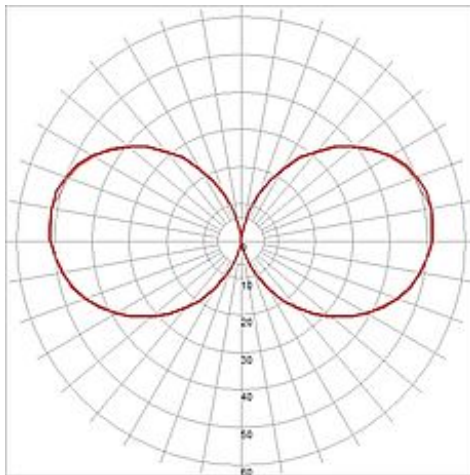

ALPA II WALL lamp

stonegrey, E27 Energy Saver, max. 24W, IP55

Article number	228885
Type of lamp	Conventional lamp
Lamp	Energy-saving bulb E27 max. 24W
Lampholder / Socket	E27
Number of light sources	1
Lamp included	No
Width	8 cm
Height	36.5 cm
Depth	12 cm
Diameter	10 cm
Net weight	0.996 kg
Gross weight	2.422 kg
Voltage	230 Volt
Max. wattage	24 Watt
Protection class	I
Material	aluminium / plastic
Colour	grey
Way of mounting	surface wall mounting
Remark 1	Raster is included in delivery
Remark 2	Maximum measures energy saver (Ø / L): 5,2 / 17,5 cm
Remark 3	Energy labels in your language are available in the Service Area sub point Download
Suitable for lamps from EEC	A
Suitable for lamps up to EEC	A+
Light distribution type 1	direct-indirect
Light distribution type 3	axisymmetric

Manufactured from aluminum, the PC surface of our wall luminaire of the ALPA II series is surrounded by an even-coloured grid. Rated IP55, it is suitable for outdoor use. The electrical connection is made directly to 230V mains supply. The ALPA II series further includes floor luminaires making it universally applicable. This luminaire is compatible with bulbs of the energy classes: A - A+