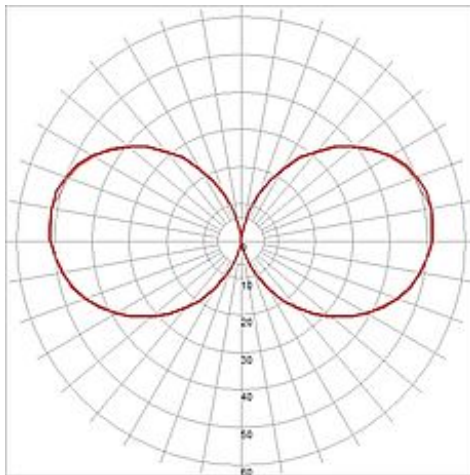

ALPA II 75 floor lamp

silvergrey, E27 Energy Saver, max. 24W, IP55

Article number	228862
Type of lamp	Conventional lamp
Lamp	Energy-saving bulb E27 max. 24W
Lampholder / Socket	E27
Number of light sources	1
Lamp included	No
Height	75 cm
Diameter	10 cm
Net weight	1.446 kg
Gross weight	0.852 kg
Voltage	230 Volt
Max. wattage	24 Watt
Protection class	II
Material	aluminium / plastic
Colour	silvergrey
Way of mounting	surface floor mounting
Remark 1	Base Ø: 14,7 cm
Remark 2	Raster is included in delivery
Remark 3	Maximum measures energy saver (Ø / L): 5,2 / 17,5 cm
Remark 4	Energy labels in your language are available in the Service Area sub point Download
Suitable for lamps from EEC	A
Suitable for lamps up to EEC	A+
Light distribution type 1	direct-indirect
Light distribution type 3	axisymmetric

Manufactured from aluminum, the PC surface of our floor luminaire of the ALPA II series is surrounded by an even-coloured grid. Rated IP55, it is suitable for outdoor use. As optional accessory we offer suitable spikes, concrete anchor sets, hanger bolt sets and a junction box for secure electrical connection within the round bollard. The electrical connection is made directly to 230V mains supply. The ALPA II series further includes wall luminaires making it universally applicable. This luminaire is compatible with bulbs of the energy classes: A - A+