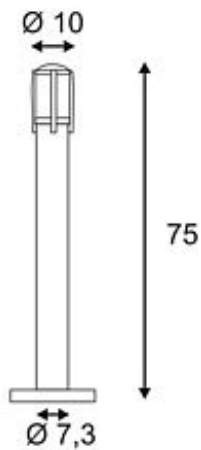

ALPA II 75 floor lamp

silvergrey, E27 Energy Saver, max. 24W, IP55

Article number	228862
Type of lamp	Conventional lamp
Lamp	Energy-saving bulb E27 max. 24W
Lampholder / Socket	E27
Number of light sources	1
Lamp included	No
Height	75 cm
Diameter	10 cm
Net weight	1.446 kg
Gross weight	0.852 kg
Voltage	230 Volt
Max. wattage	24 Watt
Protection class	II
Material	aluminium / plastic
Colour	silvergrey
Way of mounting	surface floor mounting
Remark 1	Base Ø: 14,7 cm
Remark 2	Raster is included in delivery
Remark 3	Maximum measures energy saver (Ø / L): 5,2 / 17,5 cm
Remark 4	Energy labels in your language are available in the Service Area sub point Download
Suitable for lamps from EEC	A
Suitable for lamps up to EEC	A+
Light distribution type 1	direct-indirect
Light distribution type 3	axisymmetric

Manufactured from aluminum, the PC surface of our floor luminaire of the ALPA II series is surrounded by an even-coloured grid. Rated IP55, it is suitable for outdoor use. As optional accessory we offer suitable spikes, concrete anchor sets, hanger bolt sets and a junction box for secure electrical connection within the round bollard. The electrical connection is made directly to 230V mains supply. The ALPA II series further includes wall luminaires making it universally applicable. This luminaire is compatible with bulbs of the energy classes: A - A+