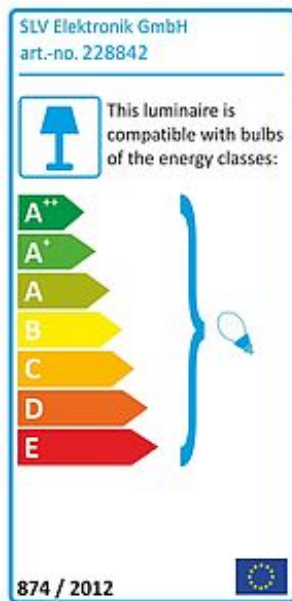

## MYRA STRAIGHT display spot

silvergrey, GU10, max. 50W, IP55

Article number	228842
Catalogue	BIG WHITE 2015, Page 633
Type of lamp	Conventional lamp
Lamp	GU10 230V max. 50W
Lampholder / Socket	GU10
Number of light sources	1
Lamp included	No
Tilt range	45 Degree
Rotation range	350 Degree
Length	50 cm
Width	8 cm
Height	11.5 cm
Diameter	7 cm
Net weight	0.695 kg
Gross weight	1.318 kg
Voltage	230 Volt
Max. wattage	50 Watt
Protection class	I
Material	aluminium
Colour	silvergrey
Way of mounting	surface wall mounting / surface ceiling mounting
Remark 1	Canopy (W / H / D): 8 / 10,5 / 5 cm
Remark 2	Energy labels in your language are available in the Service Area sub point Download
Suitable for lamps from EEC	E
Suitable for lamps up to EEC	A++
Light distribution type 1	direct
Light distribution type 3	rotationally symmetric

The wall luminaire of the MYRA series is made from painted aluminum and a glass covering the bulb. The adjustable lamphead is fitted to a straight rod. Rated IP55, it is suitable for outdoor use. Available in several colour versions, the electrical connection of the luminaire is made directly to 230V mains supply. The MYRA series further includes floor and wall luminaires making it universally applicable. This luminaire is compatible with bulbs of the energy classes: E - A++