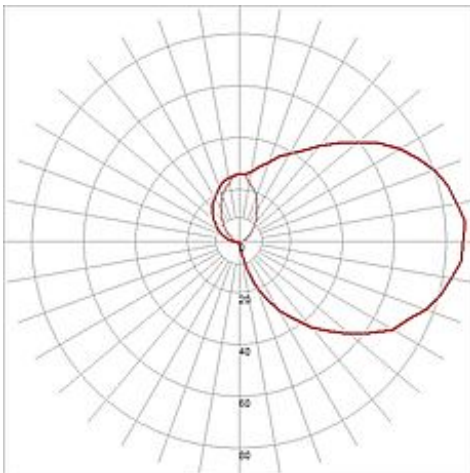

## OVIS TORCH wall lamp

silvergrey, E27 Energy Saver, max 15W, IP55

Article number	228762
Catalogue	BIG WHITE 2015, Page 566
Type of lamp	Conventional lamp
Lamp	Energy-saving bulb E27 max. 15W
Lampholder / Socket	E27
Number of light sources	1
Lamp included	No
Width	6 cm
Height	50 cm
Depth	7.6 cm
Net weight	0.709 kg
Gross weight	0.094 kg
Voltage	230 Volt
Max. wattage	15 Watt
Protection class	II
Material	aluminium / plastic
Colour	silvergrey
Way of mounting	surface wall mounting
Remark 1	Wall distance 11,5 cm
Remark 2	Maximum measures energy saver (Ø / L): 4,5 / 17 cm
Remark 3	connection box included
Remark 4	Energy labels in your language are available in the Service Area sub point Download
Suitable for lamps from EEC	A
Suitable for lamps up to EEC	A+
Light distribution type 1	direct-indirect
Light distribution type 3	axisymmetric

The aluminium-made torch luminaire of the OVIS series emits its light directly and indirectly from two opal illuminated surfaces of PC. Rated IP55, it is suitable for outdoor use. Available in different colour versions, the electrical connection is made directly to 230V mains supply. The OVIS series further includes floor and wall luminaires making it universally applicable. This luminaire is compatible with bulbs of the energy classes: A - A+