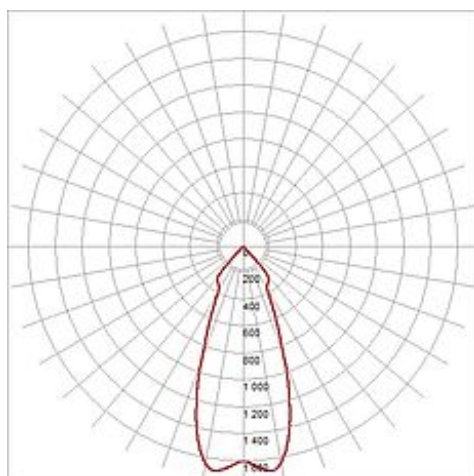

ENOLA_C OUT UP-DOWN wall lamp

round, white, 9W LED, 3000K

Article number	228521
Catalogue	BIG WHITE 2015, Page 585
Type of lamp	LED lamp
Lamp	planar LED 9W
Number of light sources	2
Lamp included	Yes
Height	23.2 cm
Depth	14.5 cm
Diameter	10 cm
Net weight	1.536 kg
Gross weight	1.129 kg
Voltage	230 Volt
Max. wattage	22.3 Watt
Protection class	I
Beam angle	35 Degree
Material	aluminium
Colour	white
Way of mounting	surface wall mounting
Remark 1	LED driver 350 mA included
Remark 2	Energy labels in your language are available in the Service Area sub point Download
Average lifespan	40000 Hours
Colour temperature	3000 Kelvin
Colour rendering index	80
Luminous flux	750 lm
Suitable for lamps from EEC	A
Suitable for lamps up to EEC	A++
Light distribution type 1	direct-indirect
Light distribution type 3	rotationally symmetric

The puristic wall mounted up/down luminaire ENOLA_C OUT WL consists of a cylindrical aluminum construction and is equipped with two high-performance COB LED with warm white light colour. By the incorporated LED driver, the electrical connection of the luminaire available in white and anthracite is made directly to 230V mains supply. This luminaire contains built-in LED lamps. EEK: A - A++. The lamps cannot be changed in the luminaire.