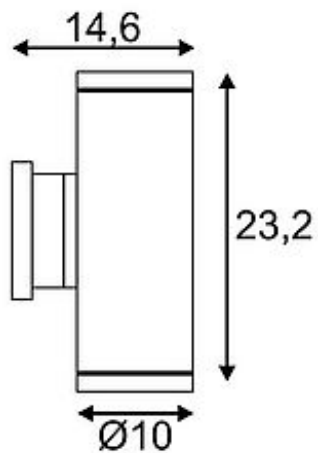

ENOLA_C OUT UP-DOWN wall lamp

round, white, 9W LED, 3000K

Article number	228521
Catalogue	BIG WHITE 2015, Page 585
Type of lamp	LED lamp
Lamp	planar LED 9W
Number of light sources	2
Lamp included	Yes
Height	23.2 cm
Depth	14.5 cm
Diameter	10 cm
Net weight	1.536 kg
Gross weight	1.129 kg
Voltage	230 Volt
Max. wattage	22.3 Watt
Protection class	I
Beam angle	35 Degree
Material	aluminium
Colour	white
Way of mounting	surface wall mounting
Remark 1	LED driver 350 mA included
Remark 2	Energy labels in your language are available in the Service Area sub point Download
Average lifespan	40000 Hours
Colour temperature	3000 Kelvin
Colour rendering index	80
Luminous flux	750 lm
Suitable for lamps from EEC	A
Suitable for lamps up to EEC	A++
Light distribution type 1	direct-indirect
Light distribution type 3	rotationally symmetric

The puristic wall mounted up/down luminaire ENOLA_C OUT WL consists of a cylindrical aluminum construction and is equipped with two high-performance COB LED with warm white light colour. By the incorporated LED driver, the electrical connection of the luminaire available in white and anthracite is made directly to 230V mains supply. This luminaire contains built-in LED lamps. EEK: A - A++. The lamps cannot be changed in the luminaire.