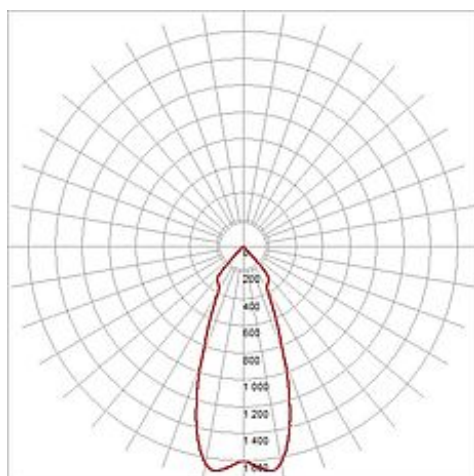

## ENOLA\_C OUT WL wall lamp

round, white, 9W LED, 3000K, 35°

Article number	228511
Catalogue	BIG WHITE 2015, Page 585
Type of lamp	LED lamp
Lamp	planar LED 9W
Number of light sources	1
Lamp included	Yes
Height	11.8 cm
Depth	14.5 cm
Diameter	10 cm
Net weight	0.961 kg
Gross weight	0.826 kg
Voltage	230 Volt
Max. wattage	11.2 Watt
Protection class	I
Beam angle	35 Degree
Material	aluminium
Colour	white
Way of mounting	surface wall mounting
Remark 1	LED driver 350 mA included
Remark 2	Energy labels in your language are available in the Service Area sub point Download
Average lifespan	40000 Hours
Colour temperature	3000 Kelvin
Colour rendering index	80
Luminous flux	750 lm
Suitable for lamps from EEC	A
Suitable for lamps up to EEC	A++
Light distribution type 1	direct
Light distribution type 3	rotationally symmetric

The puristic wall mounted luminaire ENOLA\_C OUT WL consists of a cylindrical aluminum construction and is equipped with a high-performance COB LED with warm white light colour. By the incorporated LED driver, the electrical connection of the luminaire available in white and anthracite is made directly to 230V mains supply. This luminaire contains built-in LED lamps. EEK: A - A++. The lamps cannot be changed in the luminaire.