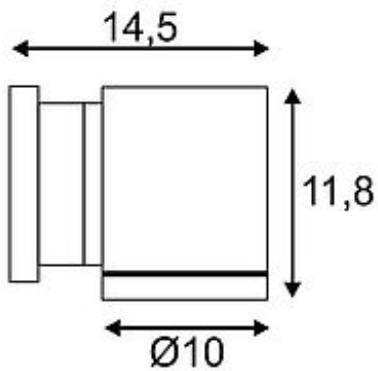

## ENOLA\_C OUT WL wall lamp

round, white, 9W LED, 3000K, 35°

Article number	228511
Catalogue	BIG WHITE 2015, Page 585
Type of lamp	LED lamp
Lamp	planar LED 9W
Number of light sources	1
Lamp included	Yes
Height	11.8 cm
Depth	14.5 cm
Diameter	10 cm
Net weight	0.961 kg
Gross weight	0.826 kg
Voltage	230 Volt
Max. wattage	11.2 Watt
Protection class	I
Beam angle	35 Degree
Material	aluminium
Colour	white
Way of mounting	surface wall mounting
Remark 1	LED driver 350 mA included
Remark 2	Energy labels in your language are available in the Service Area sub point Download
Average lifespan	40000 Hours
Colour temperature	3000 Kelvin
Colour rendering index	80
Luminous flux	750 lm
Suitable for lamps from EEC	A
Suitable for lamps up to EEC	A++
Light distribution type 1	direct
Light distribution type 3	rotationally symmetric

The puristic wall mounted luminaire ENOLA\_C OUT WL consists of a cylindrical aluminum construction and is equipped with a high-performance COB LED with warm white light colour. By the incorporated LED driver, the electrical connection of the luminaire available in white and anthracite is made directly to 230V mains supply. This luminaire contains built-in LED lamps. EEK: A - A++. The lamps cannot be changed in the luminaire.