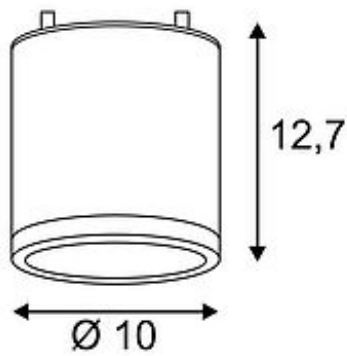

ENOLA_C OUT CL ceiling lamp

round, anthracite, 9W LED, 3000K, 35°

Article number	228505
Catalogue	BIG WHITE 2015, Page 642
Type of lamp	LED lamp
Lamp	planar LED 9W
Number of light sources	1
Lamp included	Yes
Height	12.7 cm
Diameter	10 cm
Net weight	0.695 kg
Gross weight	1.328 kg
Voltage	230 Volt
Max. wattage	11.2 Watt
Protection class	I
Beam angle	35 Degree
Material	aluminium
Colour	anthracite
Way of mounting	surface ceiling mounting
Remark 1	LED driver 350 mA included
Remark 2	Energy labels in your language are available in the Service Area sub point Download
Average lifespan	40000 Hours
Colour temperature	3000 Kelvin
Colour rendering index	80
Luminous flux	750 lm
Suitable for lamps from EEC	A
Suitable for lamps up to EEC	A++
Light distribution type 1	direct
Light distribution type 3	rotationally symmetric

The puristic ceiling mounted luminaire ENOLA_C OUT CL consists of a cylindrical aluminum construction and is equipped with a high-performance COB LED with warm white light colour. By the incorporated LED driver, the electrical connection of the luminaire available in white and anthracite is made directly to 230V mains supply. This luminaire contains built-in LED lamps. EEK: A - A++. The lamps cannot be changed in the luminaire.