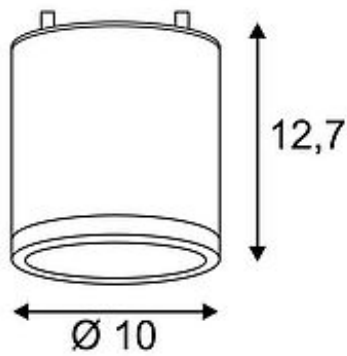

## ENOLA\_C OUT CL ceiling lamp

round, white, 9W LED, 3000K, 35°

Article number	228501
Catalogue	BIG WHITE 2015, Page 642
Type of lamp	LED lamp
Lamp	planar LED 9W
Number of light sources	1
Lamp included	Yes
Height	12.7 cm
Diameter	10 cm
Net weight	0.705 kg
Gross weight	1.169 kg
Voltage	230 Volt
Max. wattage	11.2 Watt
Protection class	I
Beam angle	35 Degree
Material	aluminium
Colour	white
Way of mounting	surface ceiling mounting
Remark 1	LED driver 350 mA included
Remark 2	Energy labels in your language are available in the Service Area sub point Download
Average lifespan	40000 Hours
Colour temperature	3000 Kelvin
Colour rendering index	80
Luminous flux	750 lm
Suitable for lamps from EEC	A
Suitable for lamps up to EEC	A++
Light distribution type 1	direct
Light distribution type 3	rotationally symmetric

The puristic ceiling mounted luminaire ENOLA\_C OUT CL consists of a cylindrical aluminum construction and is equipped with a high-performance COB LED with warm white light colour. By the incorporated LED driver, the electrical connection of the luminaire available in white and anthracite is made directly to 230V mains supply. This luminaire contains built-in LED lamps. EEK: A - A++. The lamps cannot be changed in the luminaire.