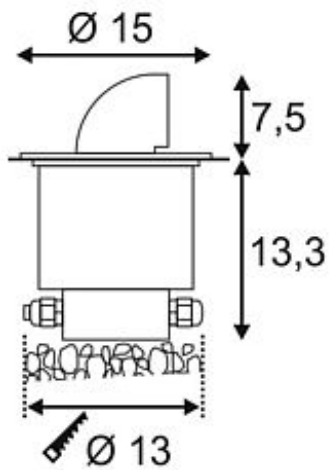

GIMBLE OUT 90 floor lamp

alu-brushed, MR16, max. 35W, IP67

Article number	228360
Catalogue	BIG WHITE 2015, Page 669
Type of lamp	Conventional lamp
Lamp	MR16 12V max. 35W
Lampholder / Socket	GX5,3
Number of light sources	1
Lamp included	No
Installation diameter	13 cm
Installation depth	13.5 cm
Tilt range	85 Degree
Rotation range	350 Degree
Height	21 cm
Diameter	15 cm
Net weight	0.869 kg
Gross weight	0.424 kg
Voltage	12 Volt
Max. wattage	35 Watt
Protection class	III
Material	aluminium / glass
Colour	aluminium brushed
Way of mounting	recessed ground mounting
Remark 1	Maximum cable diameter 9 - 12 mm
Remark 2	Adjustable during the installation
Remark 3	Energy labels in your language are available in the Service Area sub point Download
Suitable for lamps from EEC	C
Suitable for lamps up to EEC	A+
Light distribution type 1	direct
Light distribution type 3	rotationally symmetric

The GIMBLE OUT 90 recessed ground luminaire in round shape with glass cover is equipped with a G5.3 lampholder for halogen lamps of the same type. The head of the lamp can be swivelled by 90° out of the housing. Rated IP67 it is suitable for outdoor use. A suitable transformer providing 12V alternating current is required for operation. The fitting is ready for through-wiring and includes a suitable installation housing. This luminaire is compatible with bulbs of the energy classes: C - A+