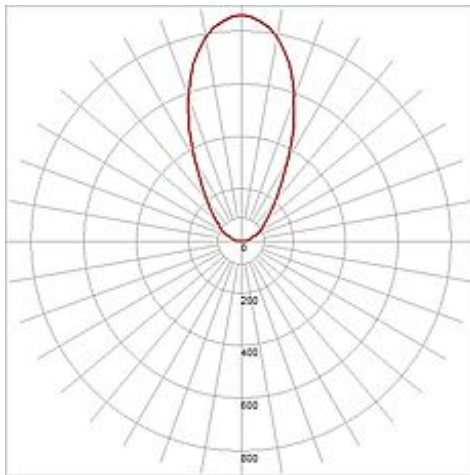

## POWER TRAIL-LITE round

stainless steel 316, 1W LED, blue, IP67

Article number	228337
Catalogue	BIG WHITE 2015, Page 663
Type of lamp	LED lamp
Lamp	Power LED 1W
Number of light sources	1
Lamp included	Yes
Installation diameter	4 cm
Installation depth	9 cm
Diameter	4.1 cm
Net weight	0.35 kg
Gross weight	0.403 kg
Max. wattage	1 Watt
Protection class	III
Material	stainless steel 316
Colour	stainless steel
Way of mounting	recessed ground mounting
Remark 1	Suitable LED driver 350 mA: article nr: 464108
Remark 2	200 cm connection lead and sleeve (Ø / H): 3,9 / 9 cm included
Remark 3	Connection of several led must be made with a series wiring scheme
Remark 4	Energy labels in your language are available in the Service Area sub point Download
Luminous flux	90 lm
Suitable for lamps from EEC	A
Suitable for lamps up to EEC	A++
Light distribution type 1	direct
Light distribution type 3	rotationally symmetric

Equipped with a high-performance Power LED, the recessed ground and wall luminaire POWER TRAIL-LITE is rated IP67 for outdoor applications. We alternatively offer other light colour versions as well as such with round and square covers. For simplified mounting, a sleeve is included. A suitable LED driver providing 350mA is required for operation. This luminaire contains built-in LED lamps. EEK: A - A++. The lamps cannot be changed in the luminaire.