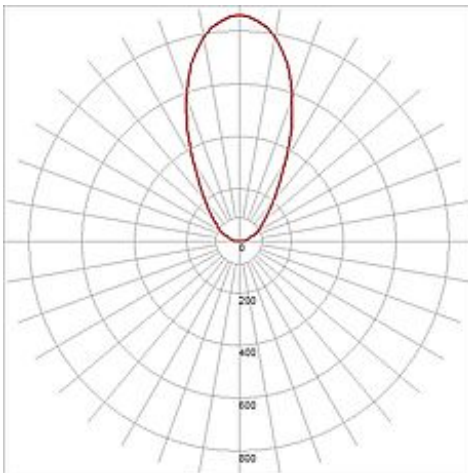

POWER TRAIL-LITE round

stainless steel 316, 1W LED, white, IP67

Article number	228331
Catalogue	BIG WHITE 2015, Page 663
Type of lamp	LED lamp
Lamp	Power LED 1W
Number of light sources	1
Lamp included	Yes
Installation diameter	4 cm
Installation depth	9 cm
Diameter	4.1 cm
Net weight	0.338 kg
Gross weight	0.629 kg
Max. wattage	1 Watt
Protection class	III
Material	stainless steel 316
Colour	stainless steel
Way of mounting	recessed ground mounting
Remark 1	Suitable LED driver 350 mA: article nr: 464108
Remark 2	200 cm connection lead and sleeve (Ø / H): 3,9 / 9 cm included
Remark 3	Connection of several led must be made with a series wiring scheme
Remark 4	Energy labels in your language are available in the Service Area sub point Download
Colour temperature	6500 Kelvin
Colour rendering index	>70
Luminous flux	90 lm
Suitable for lamps from EEC	A
Suitable for lamps up to EEC	A++
Light distribution type 1	direct
Light distribution type 3	rotationally symmetric

Equipped with a high-performance Power LED, the recessed ground and wall luminaire POWER TRAIL-LITE is rated IP67 for outdoor applications. We alternatively offer other light colour versions as well as such with round and square covers. For simplified mounting, a sleeve is included. A suitable LED driver providing 350mA is required for operation. This luminaire contains built-in LED lamps. EEK: A - A++. The lamps cannot be changed in the luminaire.