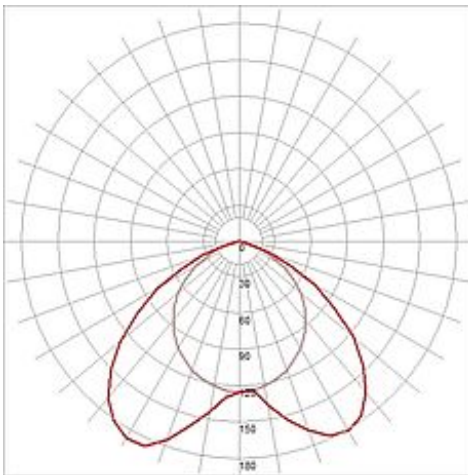

THEOS FLOOD TC-D wall spot

white, 2x G24d-3, max. 2x 26W, IP44

Article number	228011
Type of lamp	Conventional lamp
Lamp	TC-D compact fluorescent bulb 26W
Lampholder / Socket	G24d-3
Number of light sources	2
Lamp included	No
Width	33 cm
Height	10 cm
Depth	23 cm
Net weight	3.913 kg
Gross weight	4.819 kg
Voltage	230 Volt
Max. wattage	52 Watt
Protection class	I
Material	aluminium / glass
Colour	white
Way of mounting	surface wall mounting
Remark 1	Conventional ballast incorporated
Remark 2	Energy labels in your language are available in the Service Area sub point Download
Energy class ballast	B2
Suitable for lamps from EEC	B
Suitable for lamps up to EEC	B
Light distribution type 1	direct
Light distribution type 3	asymmetric

Aluminium-made wall luminaire of the THEOS FLOOD series for the use of fluorescent lamps. Rated IP44, it is suitable for outdoor use. The electrical connection is made directly to 230V mains supply via the incorporated ballast. The THEOS FLOOD series further includes versions for discharge lamps. This luminaire is compatible with bulbs of the energy classes: B - B