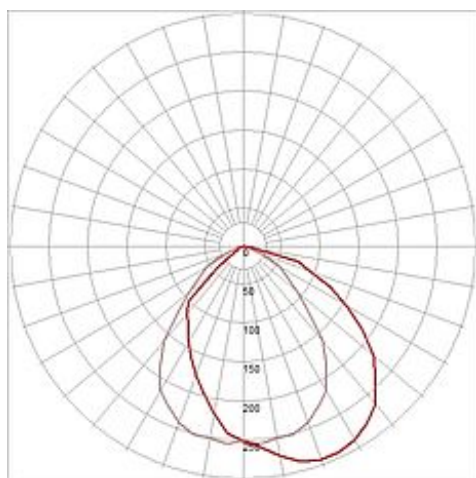

## THEOS FLOOD RX7s wall spot

anthracite, max. 70W, IP44

Article number	228005
Type of lamp	Conventional lamp
Lamp	HQI-TS / CDM-TD 70W
Lampholder / Socket	Rx7s
Number of light sources	1
Lamp included	No
Width	33 cm
Height	10 cm
Depth	23 cm
Net weight	4.42 kg
Gross weight	10.309 kg
Voltage	230 Volt
Max. wattage	70 Watt
Protection class	I
Beam angle	130 Degree
Material	aluminium / glass
Colour	anthracite
Way of mounting	surface wall mounting
Remark 1	Conventional ballast incorporated
Remark 2	Energy labels in your language are available in the Service Area sub point Download
Energy class ballast	A3
Suitable for lamps from EEC	A
Suitable for lamps up to EEC	A+
Light distribution type 1	direct
Light distribution type 3	axisymmetric