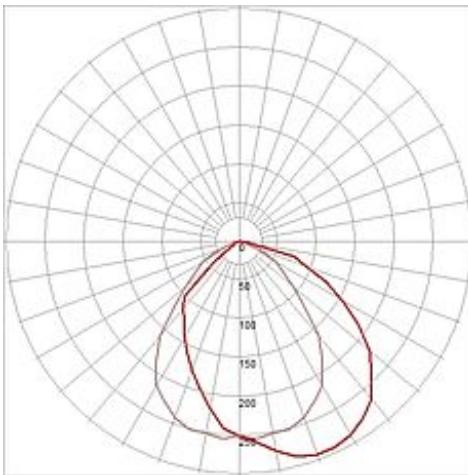

## THEOS FLOOD Rx7s wall spot

white, max. 70W, IP44

Article number	228001
Type of lamp	Conventional lamp
Lamp	HQI-TS / CDM-TD 70W
Lampholder / Socket	Rx7s
Number of light sources	1
Lamp included	No
Width	33 cm
Height	10 cm
Depth	23 cm
Net weight	4.438 kg
Gross weight	13.028 kg
Voltage	230 Volt
Max. wattage	70 Watt
Protection class	I
Beam angle	130 Degree
Material	aluminium / glass
Colour	white
Way of mounting	surface wall mounting
Remark 1	Conventional ballast incorporated
Remark 2	Energy labels in your language are available in the Service Area sub point Download
Energy class ballast	A3
Suitable for lamps from EEC	A
Suitable for lamps up to EEC	A+
Light distribution type 1	direct
Light distribution type 3	axisymmetric