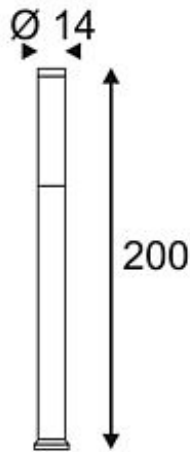

POLE PARC 200 floor lamp

anthracite, 2G11, 55W, IP44

Article number	227975
Catalogue	BIG WHITE 2015, Page 493
Type of lamp	Conventional lamp
Lamp	TC-L 55W compact fluorescent bulb
Lampholder / Socket	2G11
Number of light sources	1
Lamp included	No
Height	200 cm
Diameter	14 cm
Net weight	10.036 kg
Gross weight	0.461 kg
Voltage	230 Volt
Max. wattage	55 Watt
Protection class	I
Material	aluminium / plastic
Colour	anthracite
Way of mounting	surface floor mounting
Remark 1	Base (Ø / H): 18,5 / 4 cm
Remark 2	Energy labels in your language are available in the Service Area sub point Download
Energy class ballast	A2
Suitable for lamps from EEC	A
Suitable for lamps up to EEC	A
Light distribution type 1	direct-indirect
Light distribution type 3	axisymmetric

The aluminum floor luminaire POLE PARC is particularly appropriate for the illumination of extensive gardens and parks. By the obliquely directed lamellae of the integrated grid a very effective illumination of the environment is achieved. Rated IP44, it is suitable for outdoor use. The electrical connection is made directly to 230V mains supply via the incorporated ballast. For simplified mounting of the fitting, a concrete anchor set is included. This luminaire is compatible with bulbs of the energy classes: A - A