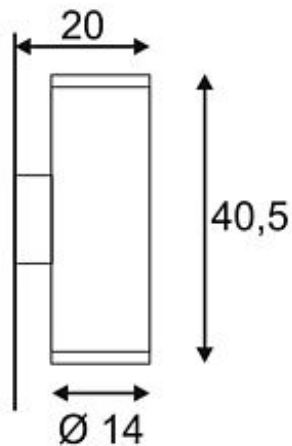

## ROX PRO G8

5 wall lamp, white, max. 2x 35W, IP44

Article number	227881
Catalogue	BIG WHITE 2015, Page 585
Type of lamp	Conventional lamp
Lamp	CDM-TC 35W G8,5
Lampholder / Socket	G8,5
Number of light sources	2
Lamp included	No
Height	41 cm
Depth	19.5 cm
Diameter	14 cm
Net weight	5.302 kg
Gross weight	4.492 kg
Voltage	230 Volt
Max. wattage	70 Watt
Protection class	I
Material	aluminium
Colour	white
Way of mounting	surface wall mounting
Remark 1	Conventional ballast incorporated
Remark 2	Not dimmable
Remark 3	Canopy (W / H / D): 5,2 / 12,5 / 5,4 cm
Remark 4	Energy labels in your language are available in the Service Area sub point Download
Energy class ballast	A3
Suitable for lamps from EEC	A
Suitable for lamps up to EEC	A+
Light distribution type 1	direct-indirect
Light distribution type 3	rotationally symmetric

The aluminium-made wall luminaire ROX PRO convinces with its very simple installation by means of the integrated plug system between canopy and housing. By the position of the two installed lampholders, the fitting produces two equal but oppositely arranged light beams (UP/DOWN). Available in different colour versions, the electrical connection of ROX PRO is made directly to 230V mains supply via the incorporated ballast. Rated IP44, the fitting is suitable for outdoor use. This luminaire is compatible with bulbs of the energy classes: A - A+