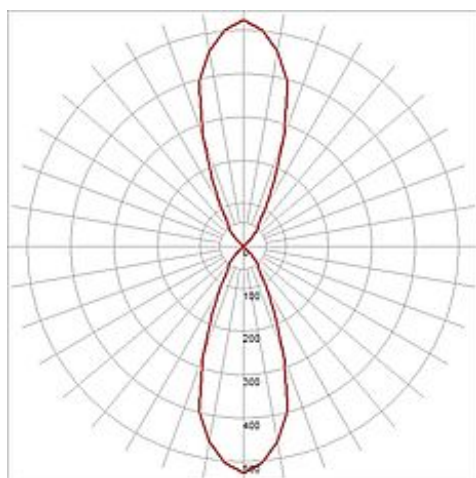

## ROX PRO G8

5 wall lamp, white, max. 2x 35W, IP44

Article number	227881
Catalogue	BIG WHITE 2015, Page 585
Type of lamp	Conventional lamp
Lamp	CDM-TC 35W G8,5
Lampholder / Socket	G8,5
Number of light sources	2
Lamp included	No
Height	41 cm
Depth	19.5 cm
Diameter	14 cm
Net weight	5.302 kg
Gross weight	4.492 kg
Voltage	230 Volt
Max. wattage	70 Watt
Protection class	I
Material	aluminium
Colour	white
Way of mounting	surface wall mounting
Remark 1	Conventional ballast incorporated
Remark 2	Not dimmable
Remark 3	Canopy (W / H / D): 5,2 / 12,5 / 5,4 cm
Remark 4	Energy labels in your language are available in the Service Area sub point Download
Energy class ballast	A3
Suitable for lamps from EEC	A
Suitable for lamps up to EEC	A+
Light distribution type 1	direct-indirect
Light distribution type 3	rotationally symmetric

The aluminium-made wall luminaire ROX PRO convinces with its very simple installation by means of the integrated plug system between canopy and housing. By the position of the two installed lampholders, the fitting produces two equal but oppositely arranged light beams (UP/DOWN). Available in different colour versions, the electrical connection of ROX PRO is made directly to 230V mains supply via the incorporated ballast. Rated IP44, the fitting is suitable for outdoor use. This luminaire is compatible with bulbs of the energy classes: A - A+