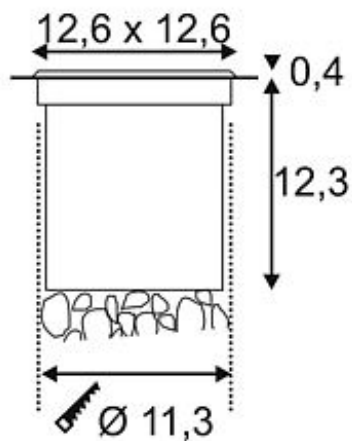

ROCCI recessed ground lamp

square, stainless steel 316, LED

Article number	227604
Type of lamp	LED lamp
Lamp	LED
Number of light sources	1
Lamp included	Yes
Installation diameter	11.3 cm
Installation depth	12.3 cm
Length	12.6 cm
Width	12.6 cm
Height	11.7 cm
Net weight	0.89 kg
Voltage	230 Volt
Max. wattage	9.77 Watt
Protection class	I
Beam angle	120 Degree
Material	aluminium / stainless steel
Colour	stainless steel
Way of mounting	recessed ground mounting
Remark 1	Mounting pot included
Remark 4	Energy labels in your language are available in the Service Area sub point Download
Average lifespan	30000 Hours
Colour temperature	3000 Kelvin
Colour rendering index	80
Luminous flux	580 lm
Suitable for lamps from EEC	A
Suitable for lamps up to EEC	A++
Light distribution type 1	indirect
Light distribution type 3	axisymmetric

The high-voltage recessed floor light with square stainless steel bezel and glass cover is equipped with a powerful COB-LED. With the protection type IP67 the luminaire is suitable for outdoor use. The electrical connection is made through the built-in LED drivers directly from 230V mains. For easy installation, a recessed housing is included. Alternatively, a version with a round aperture is available. This luminaire contains built-in LED lamps. EEK: A - A++. The lamps cannot be changed in the luminaire.