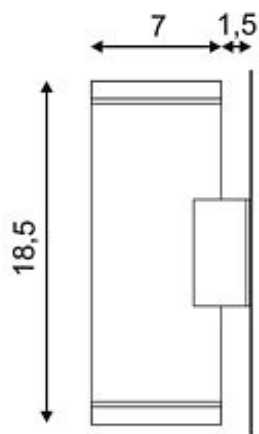

ROX LED UP-DOWN

alu-brushed, 2x 3W warmwhite, IP44

Article number	227232
Catalogue	BIG WHITE 2015, Page 581
Type of lamp	LED lamp
Lamp	Power LED 3W
Number of light sources	2
Lamp included	Yes
Height	18.5 cm
Depth	9 cm
Diameter	7 cm
Net weight	0.773 kg
Gross weight	1.949 kg
Voltage	230 Volt
Max. wattage	6 Watt
Protection class	I
Beam angle	45 Degree
Material	aluminium
Colour	aluminium brushed
Way of mounting	surface wall mounting
Remark 1	LED driver incorporated
Remark 2	Energy labels in your language are available in the Service Area sub point Download
Average lifespan	30000 Hours
Colour temperature	3000 Kelvin
Colour rendering index	>80
Luminous flux	80 lm
Suitable for lamps from EEC	A
Suitable for lamps up to EEC	A++
Light distribution type 1	direct-indirect

The wall luminaire ROX LED is made from brushed aluminum and is available in either pure or warmwhite light colour version. Thanks to the position of the two installed Power LED, the fitting produces two equal but oppositely arranged light beams (UP/DOWN). Rated IP44, it is suitable for outdoor use. Available in different colour versions, the electrical connection is made directly to 230V mains supply via the incorporated driver. This luminaire contains built-in LED lamps. EEK: A - A++.