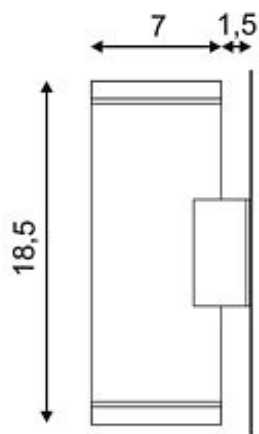

ROX LED UP-DOWN

alu-brushed, 2x 3W white, IP44

Article number	227231
Type of lamp	LED lamp
Lamp	Power LED 3W
Number of light sources	2
Lamp included	Yes
Height	18.5 cm
Depth	9 cm
Diameter	7 cm
Net weight	0.779 kg
Gross weight	5.063 kg
Voltage	230 Volt
Max. wattage	6 Watt
Protection class	I
Beam angle	45 Degree
Material	aluminium
Colour	aluminium brushed
Way of mounting	surface wall mounting
Remark 1	LED driver incorporated
Remark 2	Energy labels in your language are available in the Service Area sub point Download
Average lifespan	30000 Hours
Colour temperature	6000 Kelvin
Colour rendering index	>70
Luminous flux	110 lm
Suitable for lamps from EEC	A
Suitable for lamps up to EEC	A++
Light distribution type 1	direct-indirect

The wall luminaire ROX LED is made from brushed aluminum and is available in either pure or warmwhite light colour version. Thanks to the position of the two installed Power LED, the fitting produces two equal but oppositely arranged light beams (UP/DOWN). Rated IP44, it is suitable for outdoor use. Available in different colour versions, the electrical connection is made directly to 230V mains supply via the incorporated driver. This luminaire contains built-in LED lamps. EEK: A - A++.