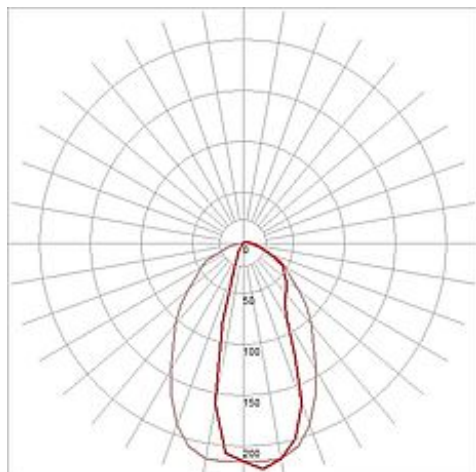

DACU G9 wall lamp

square, silvergrey, max. 40W, IP44

Article number	227102
Type of lamp	Conventional lamp
Lamp	G9 230V max. 40W
Lampholder / Socket	G9
Number of light sources	1
Lamp included	No
Width	13 cm
Height	13 cm
Depth	6 cm
Net weight	0.433 kg
Gross weight	2.487 kg
Voltage	230 Volt
Max. wattage	40 Watt
Protection class	I
Material	aluminium
Colour	silvergrey
Way of mounting	surface wall mounting
Remark 1	Energy labels in your language are available in the Service Area sub point Download
Suitable for lamps from EEC	D
Suitable for lamps up to EEC	A+
Light distribution type 1	direct
Light distribution type 3	axisymmetric

The wall lamp DACU is made from aluminium and provides indirect illumination. Available in various colour versions, the fitting is ready for direct connection to 230V mains supply. Rated IP44 Dacu is also suitable for outdoor use. This luminaire is compatible with bulbs of the energy classes: D - A+