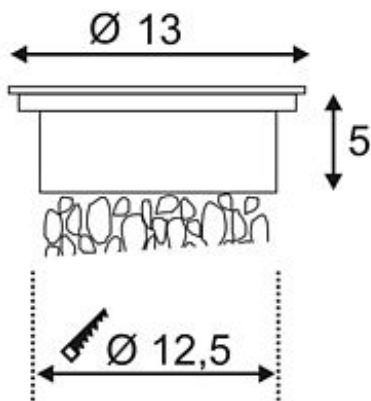

AQUADISC G4 recessed spot

stainless steel 316 brushed, max. 20W, IP67

Article number	227080
Type of lamp	Conventional lamp
Lamp	2-pin base bulb G4 12V max. 20W
Lampholder / Socket	G4
Number of light sources	1
Lamp included	No
Installation diameter	12.5 cm
Installation depth	5 cm
Diameter	13.5 cm
Net weight	0.545 kg
Gross weight	1.147 kg
Voltage	12 Volt
Max. wattage	20 Watt
Material	aluminium / glass
Colour	stainless steel brushed
Way of mounting	recessed ground mounting
Remark 1	Cover made of stainless steel 316. Can not be walked on
Remark 2	150 cm connection lead included
Remark 3	Can be fitted with the Octagon LED module 550251 / -2
Remark 4	Energy labels in your language are available in the Service Area sub point Download
Suitable for lamps from EEC	C
Suitable for lamps up to EEC	A+
Light distribution type 1	direct

Single-headed wall luminaire of the OUT-BEAM G9 series made from aluminum. The two oppositely arranged light outlets are each equipped with glass covers producing two narrow beams ensuring a special UP/DOWN effect. Rated IP44, the fitting is suitable for outdoor use. The electrical connection of the luminaire is made directly to 230V mains supply. The OUT BEAM G9 series further includes square-shaped wall luminaires. This luminaire is compatible with bulbs of the energy classes: C - A+