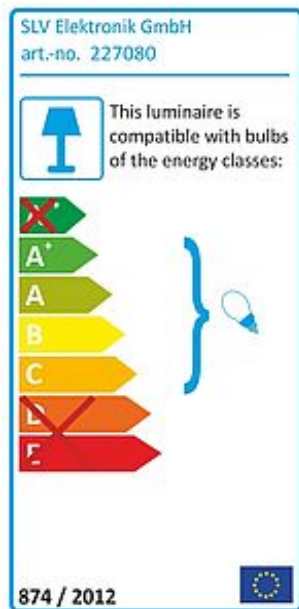

AQUADISC G4 recessed spot

stainless steel 316 brushed, max. 20W, IP67

Article number	227080
Type of lamp	Conventional lamp
Lamp	2-pin base bulb G4 12V max. 20W
Lampholder / Socket	G4
Number of light sources	1
Lamp included	No
Installation diameter	12.5 cm
Installation depth	5 cm
Diameter	13.5 cm
Net weight	0.545 kg
Gross weight	1.147 kg
Voltage	12 Volt
Max. wattage	20 Watt
Material	aluminium / glass
Colour	stainless steel brushed
Way of mounting	recessed ground mounting
Remark 1	Cover made of stainless steel 316. Can not be walked on
Remark 2	150 cm connection lead included
Remark 3	Can be fitted with the Octagon LED module 550251 / -2
Remark 4	Energy labels in your language are available in the Service Area sub point Download
Suitable for lamps from EEC	C
Suitable for lamps up to EEC	A+
Light distribution type 1	direct

Single-headed wall luminaire of the OUT-BEAM G9 series made from aluminum. The two oppositely arranged light outlets are each equipped with glass covers producing two narrow beams ensuring a special UP/DOWN effect. Rated IP44, the fitting is suitable for outdoor use. The electrical connection of the luminaire is made directly to 230V mains supply. The OUT BEAM G9 series further includes square-shaped wall luminaires. This luminaire is compatible with bulbs of the energy classes: C - A+