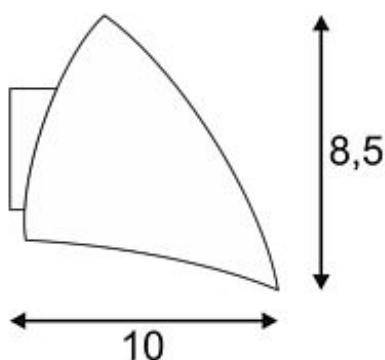

NOVA LED WALL OUT wall luminaire

silvergrey, 4.2W, 3000K, IP44

Article number	227054
Catalogue	BIG WHITE 2015, Page 619
Type of lamp	LED lamp
Lamp	SMD LED
Number of light sources	21
Lamp included	Yes
Width	18 cm
Height	8.5 cm
Depth	10 cm
Net weight	0.706 kg
Gross weight	0.798 kg
Voltage	230 Volt
Max. wattage	7.9 Watt
Protection class	I
Material	aluminium / glass
Colour	silvergrey
Way of mounting	surface wall mounting
Remark 1	Energy labels in your language are available in the Service Area sub point Download
Average lifespan	20000 Hours
Colour temperature	3000 Kelvin
Colour rendering index	80
Luminous flux	510 lm
Suitable for lamps from EEC	A
Suitable for lamps up to EEC	A++
Light distribution type 1	direct
Light distribution type 3	axisymmetric

The LED wall luminaire NOVA WALL is made from aluminium and frosted glass which is covering the LEDs. Rated IP44, the fitting is suitable for outdoor use. The electrical connection is made directly to 230V mains supply via the incorporated driver. This luminaire contains built-in LED lamps. EEK: A - A++. The lamps cannot be changed in the luminaire.