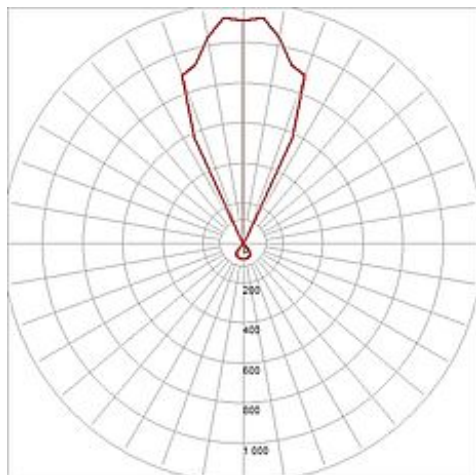

OUT-BEAM G8

5, wall lamp, silvergrey, max. 35W, IP44

Article number	227015
Catalogue	BIG WHITE 2015, Page 609
Type of lamp	Conventional lamp
Lamp	CDM-TC 35W G8,5
Lampholder / Socket	G8,5
Number of light sources	1
Lamp included	No
Width	15 cm
Height	15 cm
Depth	20.5 cm
Net weight	3.332 kg
Gross weight	0.82 kg
Voltage	230 Volt
Max. wattage	35 Watt
Protection class	I
Material	aluminium
Colour	silvergrey
Way of mounting	surface wall mounting
Remark 1	Conventional ballast incorporated
Remark 2	Not dimmable
Remark 3	Energy labels in your language are available in the Service Area sub point Download
Energy class ballast	A3
Suitable for lamps from EEC	A
Suitable for lamps up to EEC	A+
Light distribution type 1	direct-indirect
Light distribution type 2	direct
Light distribution type 3	axisymmetric

Single-headed wall luminaire of the OUT-BEAM series made from aluminum. The two oppositely arranged light outlets are each equipped with glass covers producing one narrow and one wide beam ensuring a special UP/DOWN effect. Rated IP44, the fitting is suitable for outdoor use. The electrical connection of the luminaire is made directly to 230V mains supply via the incorporated ballast. The OUT BEAM series further includes wall luminaires for halogen lamps. This luminaire is compatible with bulbs of the energy classes: A - A+