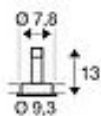

PIREQ GU10 ROUND downlight

matt black, max. 50W, incl. clip springs

Article number	199980
Feed-in capability	No
Lampholder / Socket	GU10
Number of light sources	1
Lamp included	No
Installation diameter	7.8 cm
Installation depth	11 cm
Tilt range	30 Degree
Rotation range	360 Degree
Height	11 cm
Diameter	9.3 cm
Net weight	0.176 kg
Gross weight	0.202 kg
Voltage	220-240V ~50/60Hz
Max. wattage	50 Watt
Protection class	II
Energy efficiency class	A++
Way of mounting	Recessed mounted / Ceiling recessed
Lamp	QPAR51
Colour	matt black
Form	round
Light distribution type 1	direct
Material	Aluminium

Articles of this series

111360	NEW TRIA 1 recessed fitting, single-headed, QPAR51, round, brushed aluminium, max. 50W, incl. clip springs
113490	NEW TRIA 1 recessed fitting, single-headed, QPAR51, round, black, max. 50W, incl. clip springs
113510	NEW TRIA 1 recessed fitting, single-headed, QPAR51, round, white, max. 50W, incl. clip springs
199981	PIREQ GU10 ROUND downlight, matt white, max. 50W, incl. clip springs
199986	PIREQ GU10 ROUND downlight, brushed aluminium, max. 50W, incl. clip springs

The round, high-voltage version of our popular PIREQ QPAR51 recessed fitting series is available with a white, black or aluminium housing. The generous rotation and pivoting range of this recessed spot guarantees you the ability to individually focus its light beam, regardless of whether you choose to use halogen or LED retrofit lamps. Installation is carried out using the factory installed spring clips. The PIREQ QPAR51 recessed fitting is supplied ready for direct connection to a 230V alternating current. This luminaire is compatible with bulbs of the energy classes: E - A++