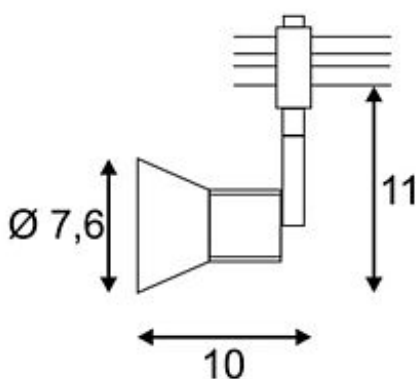

## ANILA spot for EASYTEC II

silvergrey, GU10, max. 50W

Article number	184634
Catalogue	BIG WHITE 2015, Page 370
Type of lamp	Conventional lamp
Lamp	GU10 230V max. 50W
Lampholder / Socket	GU10
Number of light sources	1
Lamp included	No
Tilt range	180 Degree
Rotation range	350 Degree
Height	23.5 cm
Diameter	7 cm
Net weight	0.27 kg
Gross weight	0.81 kg
Voltage	230 Volt
Max. wattage	50 Watt
Protection class	I
Material	aluminium / glass
Colour	silvergrey
Way of mounting	track system mounting
Remark 1	Energy labels in your language are available in the Service Area sub point Download
Suitable for lamps from EEC	E
Suitable for lamps up to EEC	A++
Light distribution type 1	direct
Light distribution type 3	rotationally symmetric

The high-voltage spot ANILA with incorporated adaptor for the EASYTEC II high-voltage system can be rotated and swivelled. Made from aluminium and clear glass parts, ANILA is suitable for the use of either halogen or LED lamps thanks to the incorporated GU10 high-voltage socket. This luminaire is compatible with bulbs of the energy classes: E - A++