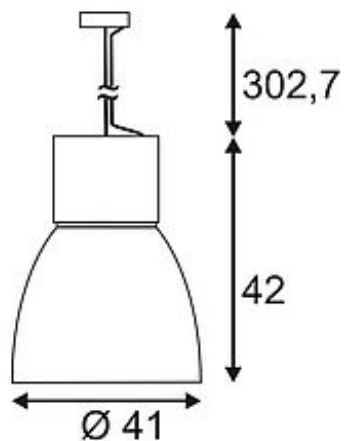

PARA MULTI DLMI pendant

silvergrey, incl. Philips DLMI module 28W, 3000K, 2000lm

Article number	165222
Catalogue	BIG WHITE 2015, Page 78
Type of lamp	LED lamp
Lamp	Philips Fortimo DLMI Module
Number of light sources	1
Lamp included	Yes
Height	42 cm
Diameter	41 cm
Pendant length	300 cm
Net weight	3.633 kg
Gross weight	3.996 kg
Voltage	230 Volt
Max. wattage	28 Watt
Protection class	I
Material	steel / acrylic
Colour	silvergrey / transparent
Way of mounting	ceiling mounting pendulum
Remark 1	Canopy (Ø / H): 8 / 2,7 cm
Remark 2	Equipped with the Fortimo LED DLMI module of Philips
Remark 3	Energy labels in your language are available in the Service Area sub point Download
Average lifespan	25000 Hours
Colour temperature	3000 Kelvin
Colour rendering index	>80
Luminous flux	2000 lm
Suitable for lamps from EEC	A
Suitable for lamps up to EEC	A++
Light distribution type 1	direct
Light distribution type 3	rotationally symmetric