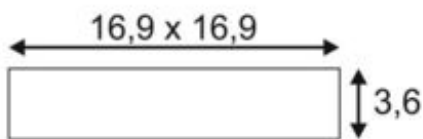

SENER 10

wall and ceiling light, LED, 3000K, square, silver-grey, 10W

Article number	163003
Number of light sources	90
Max. wattage	10 Watt
Lamp	SMD LED
Light distribution type 1	Direct
Light distribution type 3	rotationally symmetric
Product family	Senser
Feed-in capability	No
Lamp included	No
Length	16.9 cm
Width	16.9 cm
Height	3.6 cm
Net weight	0.61 kg
Gross weight	0.683 kg
Voltage	220-240 ~50/60 . 350 Volts
Protection class	I
Beam angle	120 Degree
Material	Aluminium/acrylic glass
Colour	Silver-grey
Way of mounting	Surface wall / Surface ceiling mounting
Average lifespan	30000 Hours
Colour temperature	3000 Kelvin
Colour rendering index	80
Luminous flux	500 lm
Energy efficiency class	A++
fastCalcEnabled	Yes
ranking	300
Catalogue page	BIG WHITE 2017: 307

The flat SENER 10 wall and ceiling light made from aluminium is available in matt white or silver-grey finish, as well as with round or square version. The 120° beam angle of the fixed, Premium LED module provides a broad and uniform base illumination. Factory delivered with a constant current driver, the luminaire comes ready for direct connection to 230V mains supply.