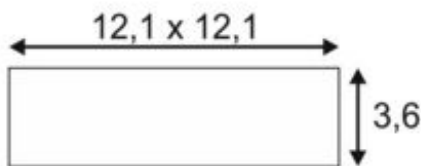

SENER 6

wall and ceiling light, LED, 3000K, square, silver-grey, 6W

Article number	162993
Number of light sources	50
Max. wattage	6 Watt
Lamp	SMD LED
Light distribution type 1	Direct
Light distribution type 3	rotationally symmetric
Product family	Senser
Feed-in capability	No
Lamp included	No
Length	12.1 cm
Width	12.1 cm
Height	3.6 cm
Net weight	0.384 kg
Gross weight	0.433 kg
Voltage	100-240 ~50/60 . 350 Volts
Protection class	I
Beam angle	120 Degree
Material	Aluminium/acrylic glass
Colour	Silver-grey
Way of mounting	Surface wall / Surface ceiling mounting
Average lifespan	30000 Hours
Colour temperature	3000 Kelvin
Colour rendering index	80
Luminous flux	230 lm
Energy efficiency class	A++
fastCalcEnabled	Yes
ranking	300
Catalogue page	BIG WHITE 2017: 307

The flat SENER 6 wall and ceiling light made from aluminium is available in matt white or silver-grey finish, as well as with round or square version. The 120° beam angle of the fixed, Premium LED module provides a broad and uniform base illumination. Factory delivered with a constant current driver, the luminaire comes ready for direct connection to 230V mains supply.