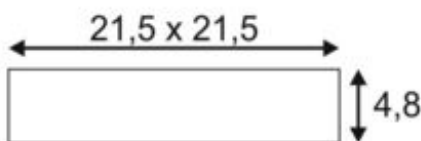

SENER 14

wall and ceiling light, LED, 3000K, square, white, 14W

Article number	162983
Number of light sources	130
Max. wattage	14 Watt
Lamp	SMD LED
Light distribution type 1	Direct
Light distribution type 3	rotationally symmetric
Product family	Senser
Feed-in capability	No
Lamp included	No
Length	21.5 cm
Width	21.5 cm
Height	4.8 cm
Net weight	1.055 kg
Gross weight	1.17 kg
Voltage	220-240 ~50/60 . 350 Volts
Protection class	I
Beam angle	120 Degree
Material	Aluminium/acrylic glass
Colour	white
Way of mounting	Surface wall / Surface ceiling mounting
Average lifespan	30000 Hours
Colour temperature	3000 Kelvin
Colour rendering index	80
Luminous flux	840 lm
Energy efficiency class	A++
fastCalcEnabled	Yes
ranking	300
Catalogue page	BIG WHITE 2017: 307

The flat SENER 14 wall and ceiling light made from aluminium is available in matt white or silver-grey finish, as well as with round or square version. The 120° beam angle of the fixed, Premium LED module provides a broad and uniform base illumination. Factory delivered with a constant current driver, the luminaire comes ready for direct connection to 230V mains supply.