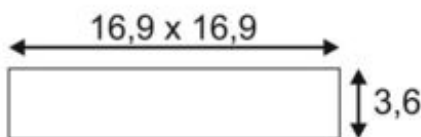

SENER 10

wall and ceiling light, LED, 3000K, square, white, 10W

Article number	162973
Number of light sources	90
Max. wattage	10 Watt
Lamp	SMD LED
Light distribution type 1	Direct
Light distribution type 3	rotationally symmetric
Product family	Senser
Feed-in capability	No
Lamp included	No
Length	16.9 cm
Width	16.9 cm
Height	3.6 cm
Net weight	0.616 kg
Gross weight	0.689 kg
Voltage	220-240 ~50/60 . 350 Volts
Protection class	I
Beam angle	120 Degree
Material	Aluminium/acrylic glass
Colour	white
Way of mounting	Surface wall / Surface ceiling mounting
Average lifespan	30000 Hours
Colour temperature	3000 Kelvin
Colour rendering index	80
Luminous flux	500 lm
Energy efficiency class	A++
fastCalcEnabled	Yes
ranking	300
Catalogue page	BIG WHITE 2017: 307

The flat SENER 10 wall and ceiling light made from aluminium is available in matt white or silver-grey finish, as well as with round or square version. The 120° beam angle of the fixed, Premium LED module provides a broad and uniform base illumination. Factory delivered with a constant current driver, the luminaire comes ready for direct connection to 230V mains supply.